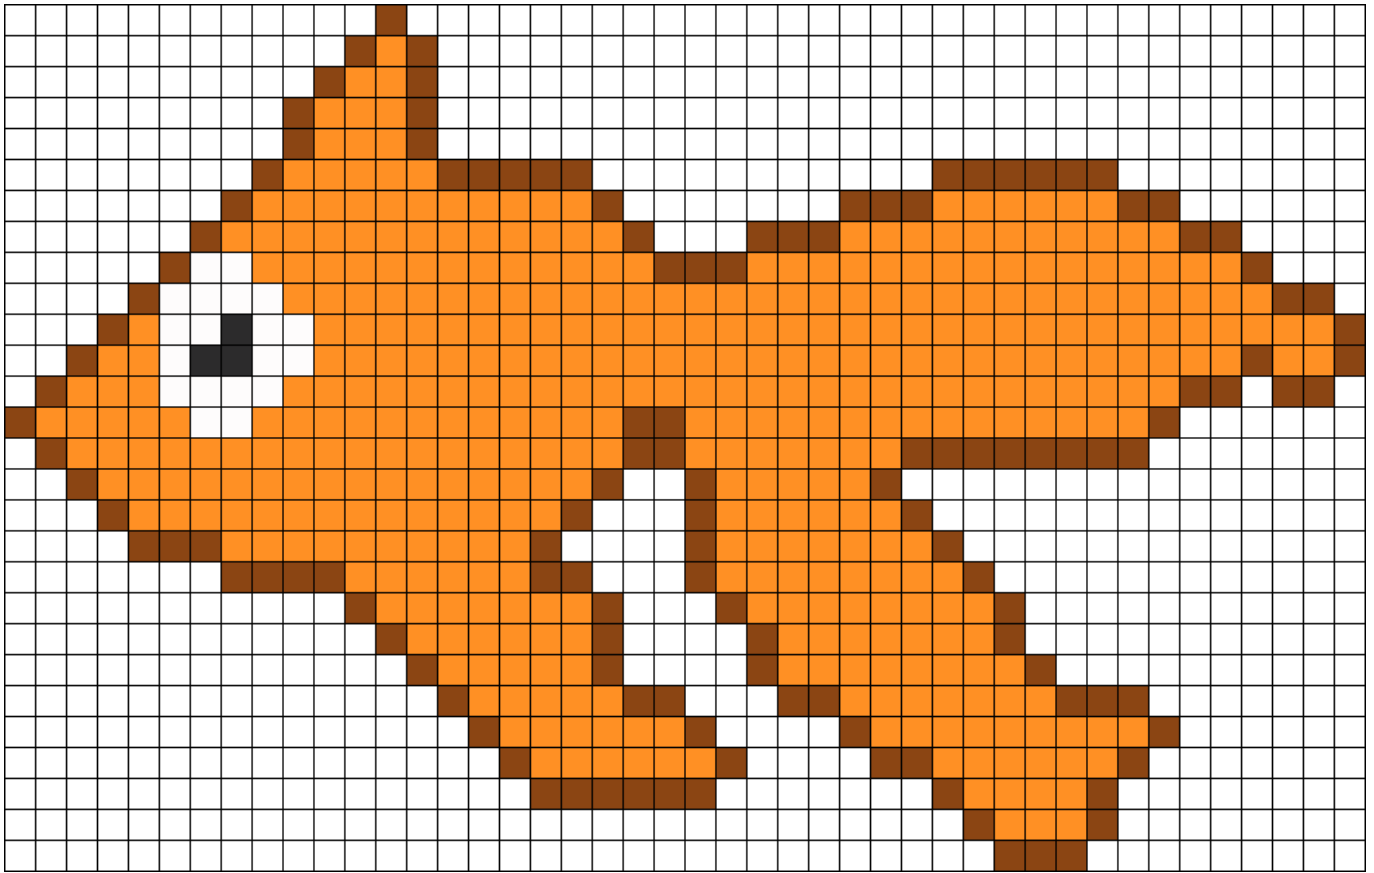

# Goldfish Live Perler Kandi Pattern

Created by: Nonthrot

44 columns wide x 28 rows tall

432	132	19	3
-----	-----	----	---