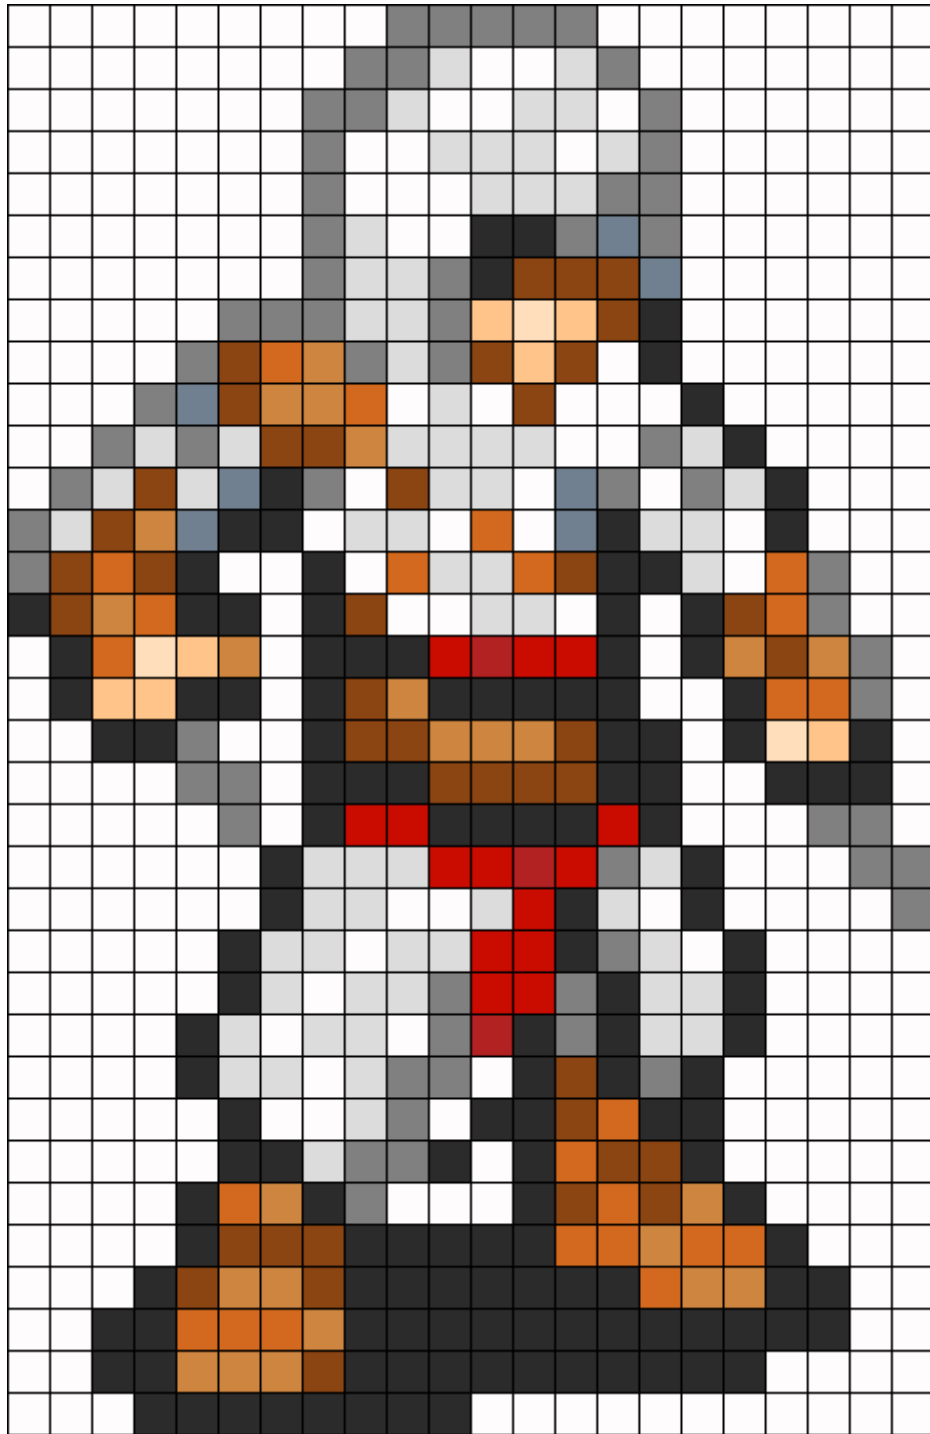

Altair Kandi Pattern

Created by: Lesprouxcross

22 columns wide x 34 rows tall

348	144	69	64	41	24	24	14	7	7	3	3
-----	-----	----	----	----	----	----	----	---	---	---	---