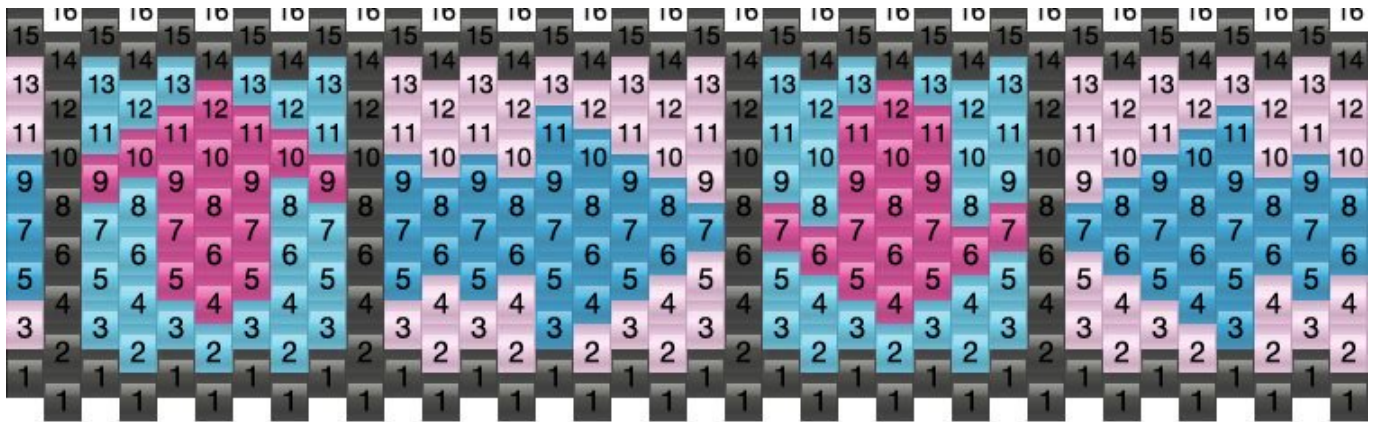

# DDR Board Kandi Pattern

Created by: Monarch

36 columns wide x 8 rows tall

0