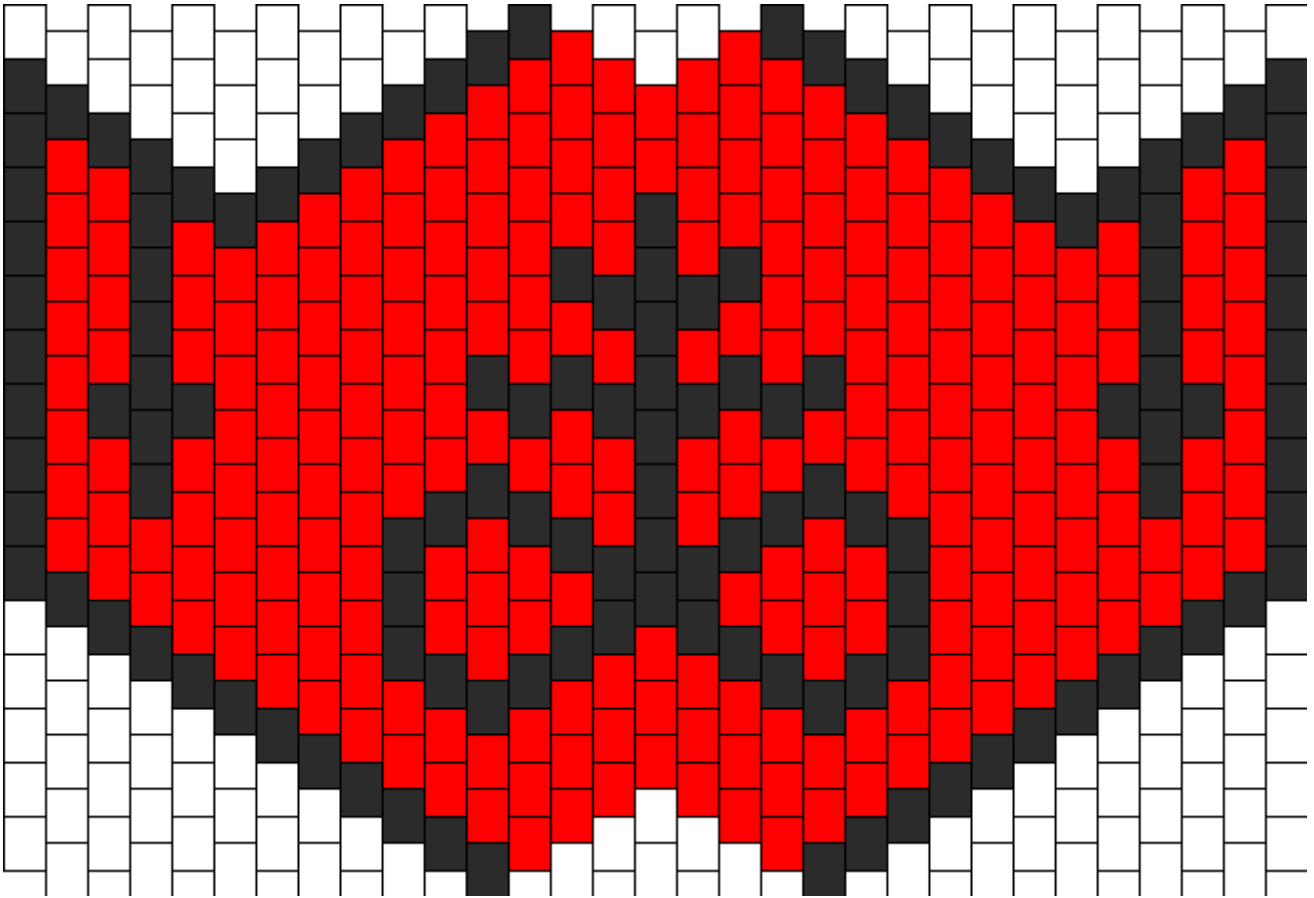

Satanic Mask Kandi Pattern

Created by: NailxBunny

31 columns wide x 16 rows tall

128 257