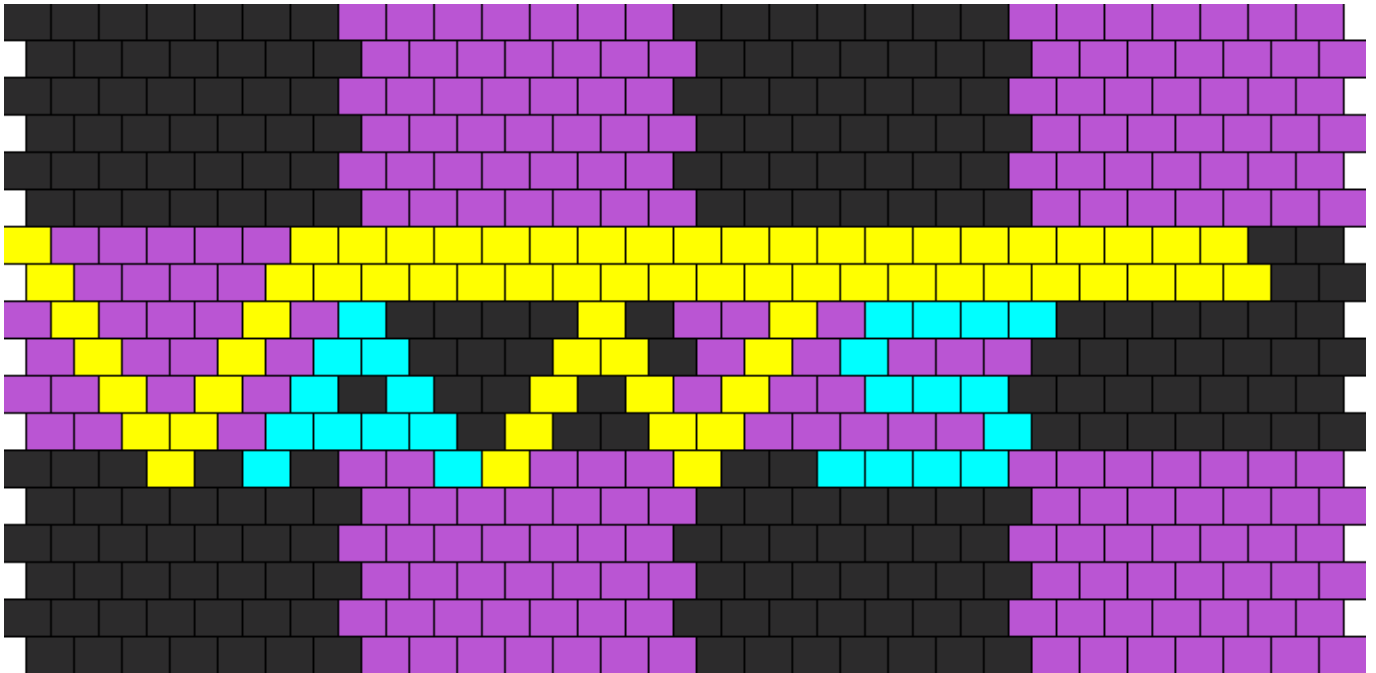

Vans Warped Tour Kandi Pattern

Created by: mizzsarahdepp

28 columns wide x 17 rows tall

208	207	65	24
-----	-----	----	----