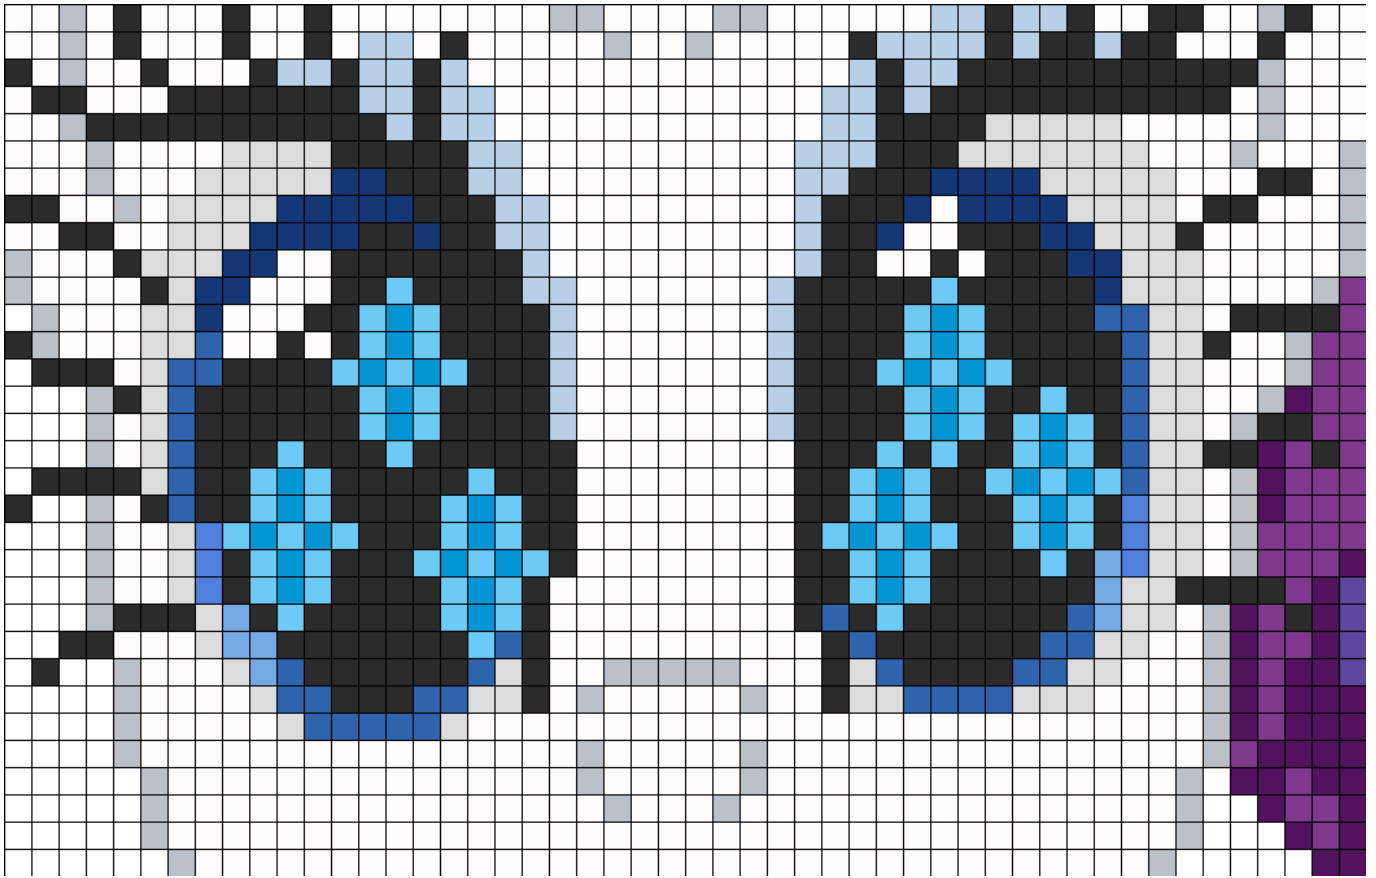

Rarity Eyes Kandi Pattern

Created by: indidolph

50 columns wide x 32 rows tall

381	627	40	32	62	6	7	103	105	39	37	4	36
78												