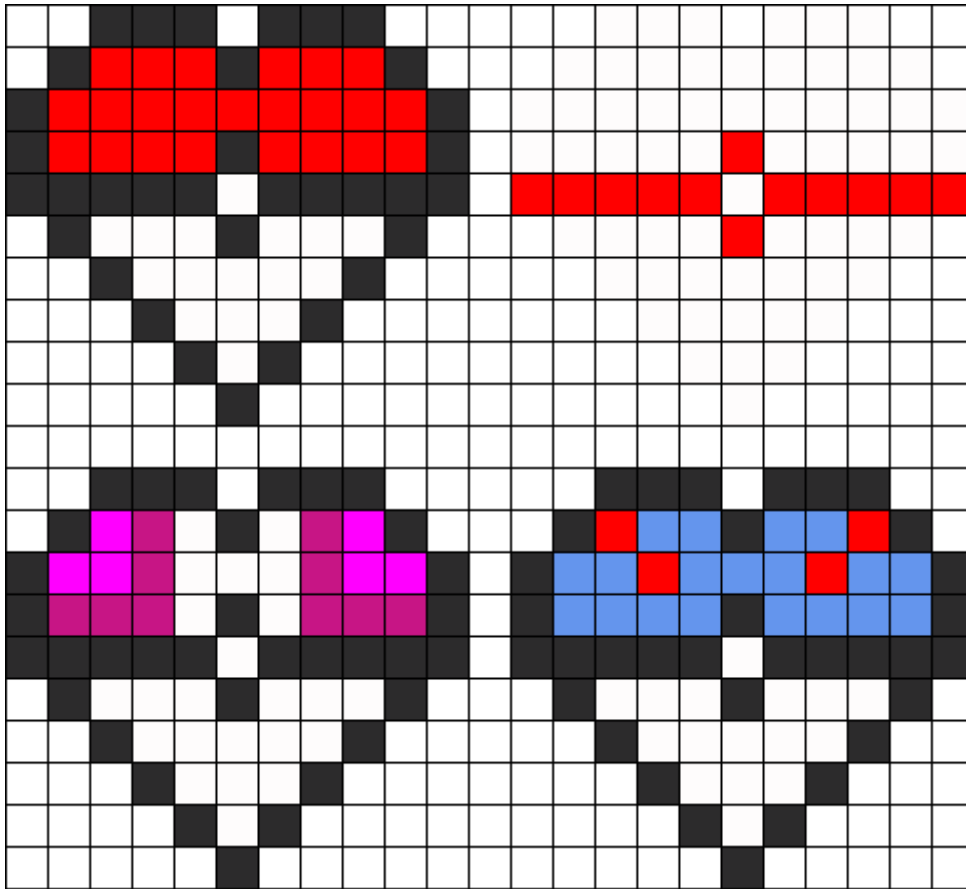

Poke HEarts Kandi Pattern

Created by: sasuchan69

23 columns wide x 21 rows tall

116

102

39

19

10