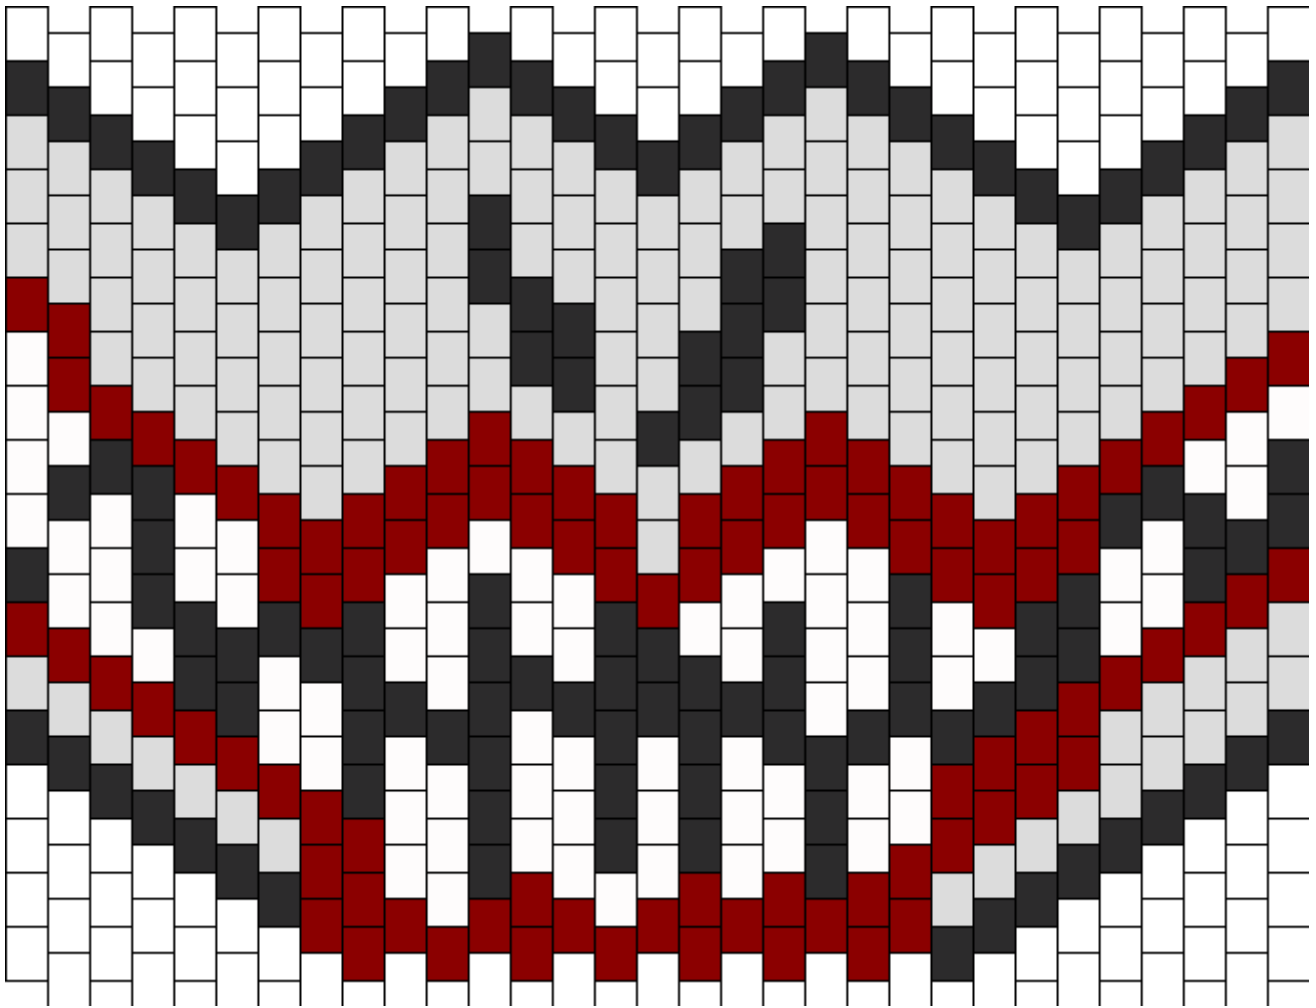

VampireMask Kandi Pattern

Created by: Alienatedallie

31 columns wide x 18 rows tall

122	96	76	166
-----	----	----	-----