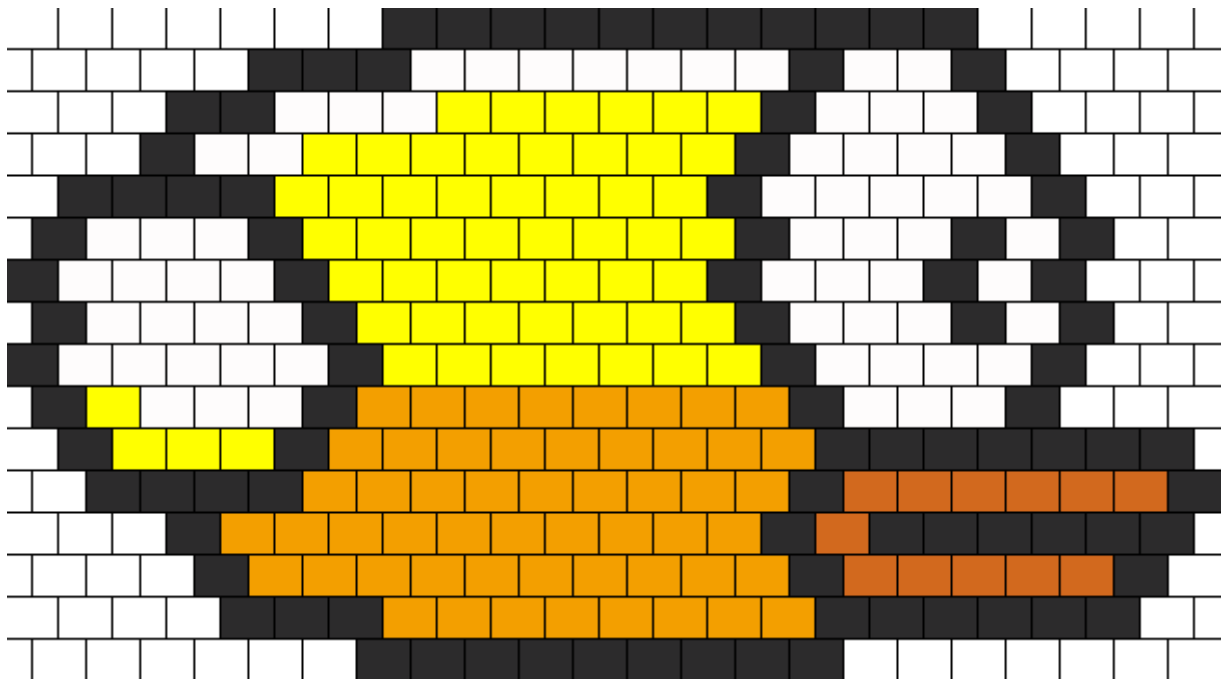

Flappy Bird Peyote Piece Kandi Pattern

Created by: KaylasKrazyKandi

22 columns wide x 15 rows tall

| | | | | |
|----|----|----|----|----|
| 96 | 64 | 55 | 54 | 12 |
|----|----|----|----|----|