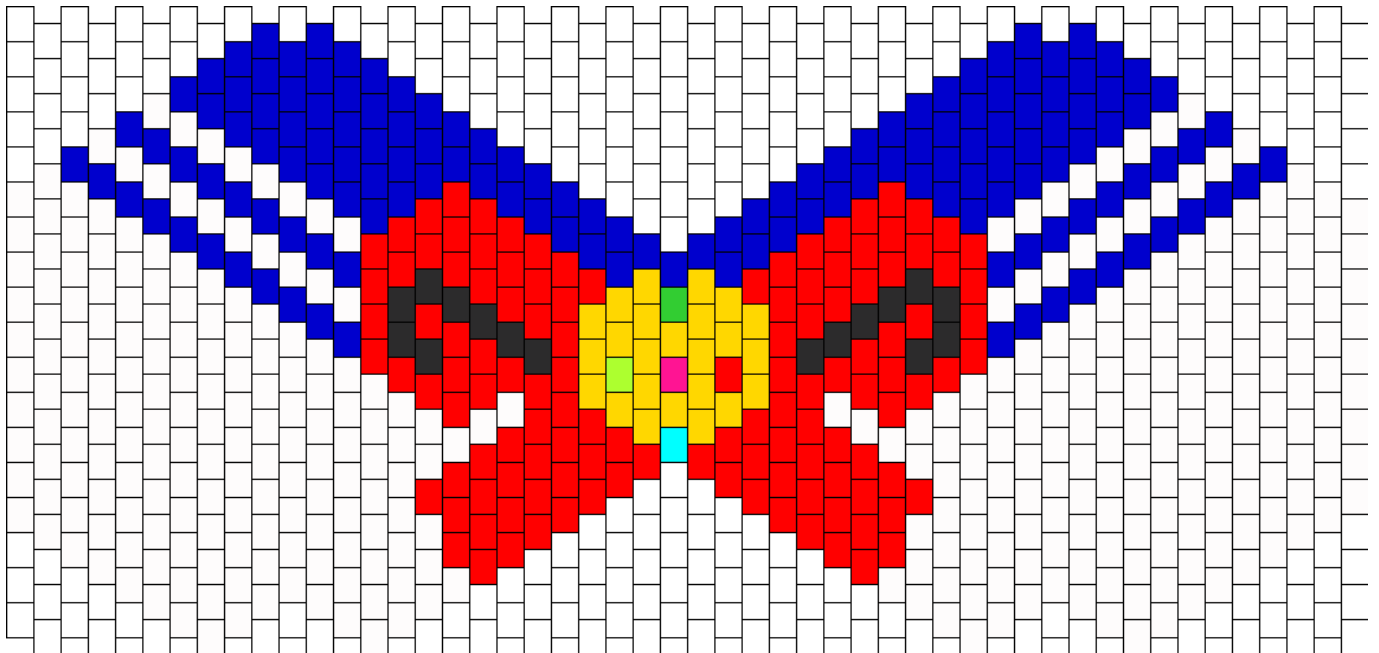

# Sailor Moon Kandi Bra Kandi Pattern

Created by: mittenfists

50 columns wide x 18 rows tall

143	1	123	24	356	16	1	1	1
-----	---	-----	----	-----	----	---	---	---