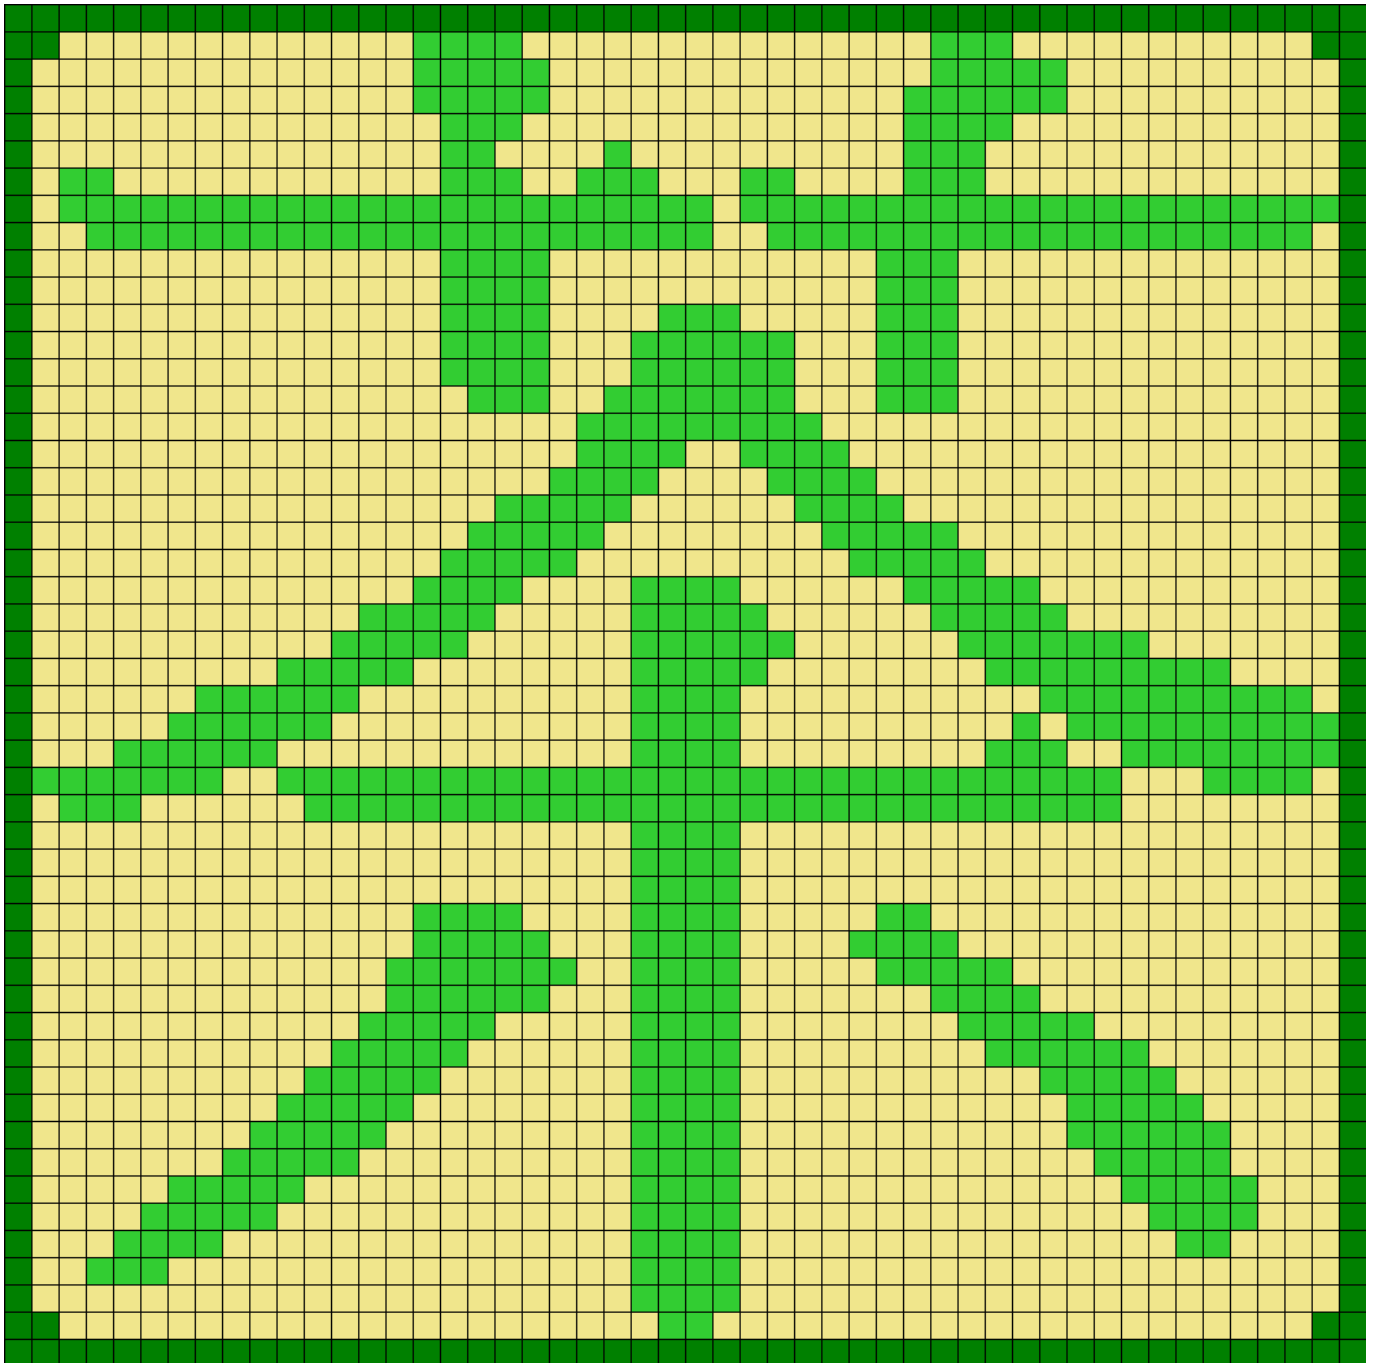

# Tea Calligraphy Kandi Pattern

Created by: Soggy\_Enderman

50 columns wide x 50 rows tall

204 663 1637