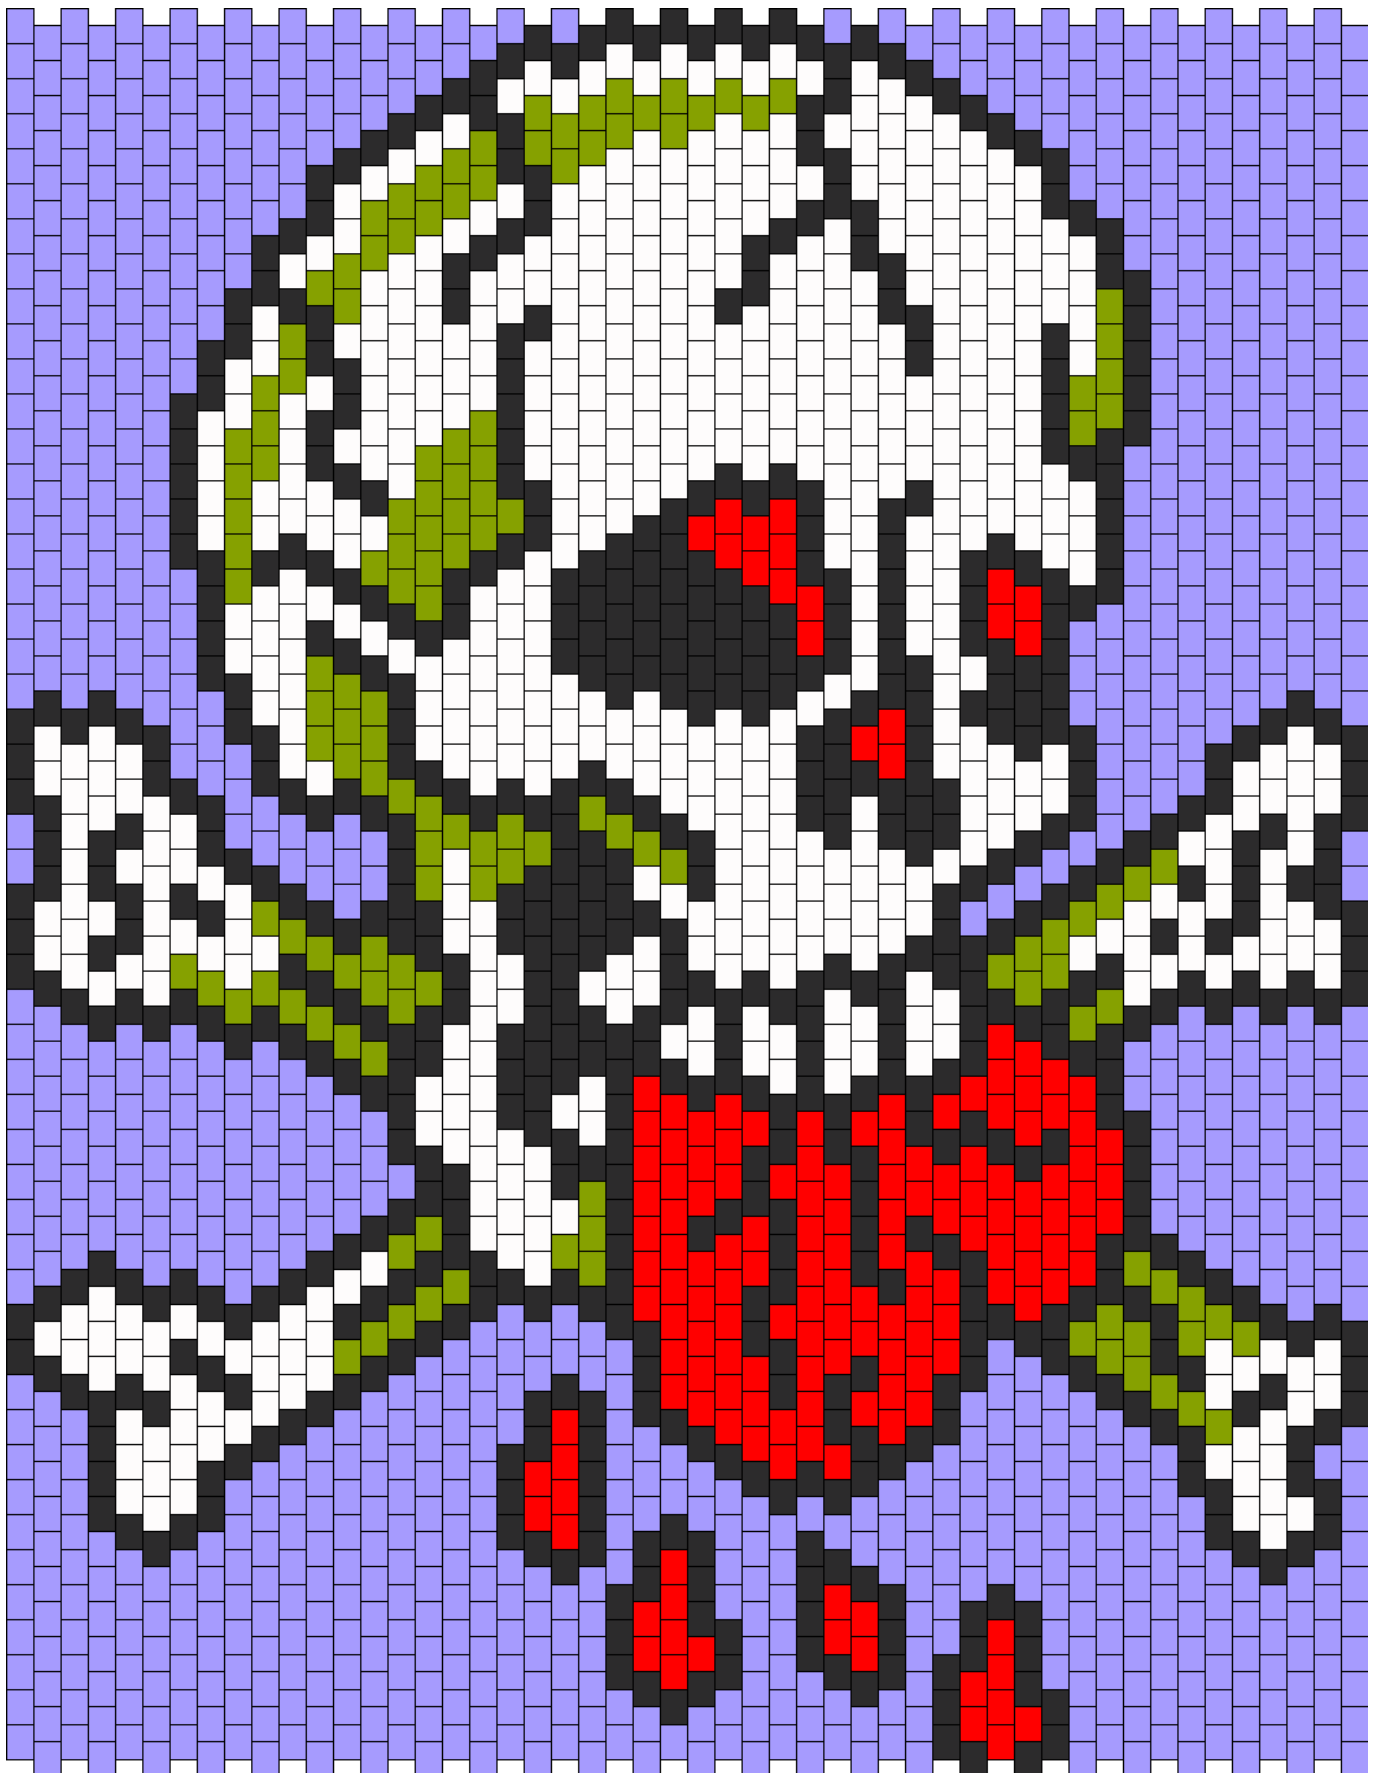

Ed Hardy Love Dies Hard Kandi Pattern

Created by: maninthebook

50 columns wide x 50 rows tall

588

635

160

1035

138