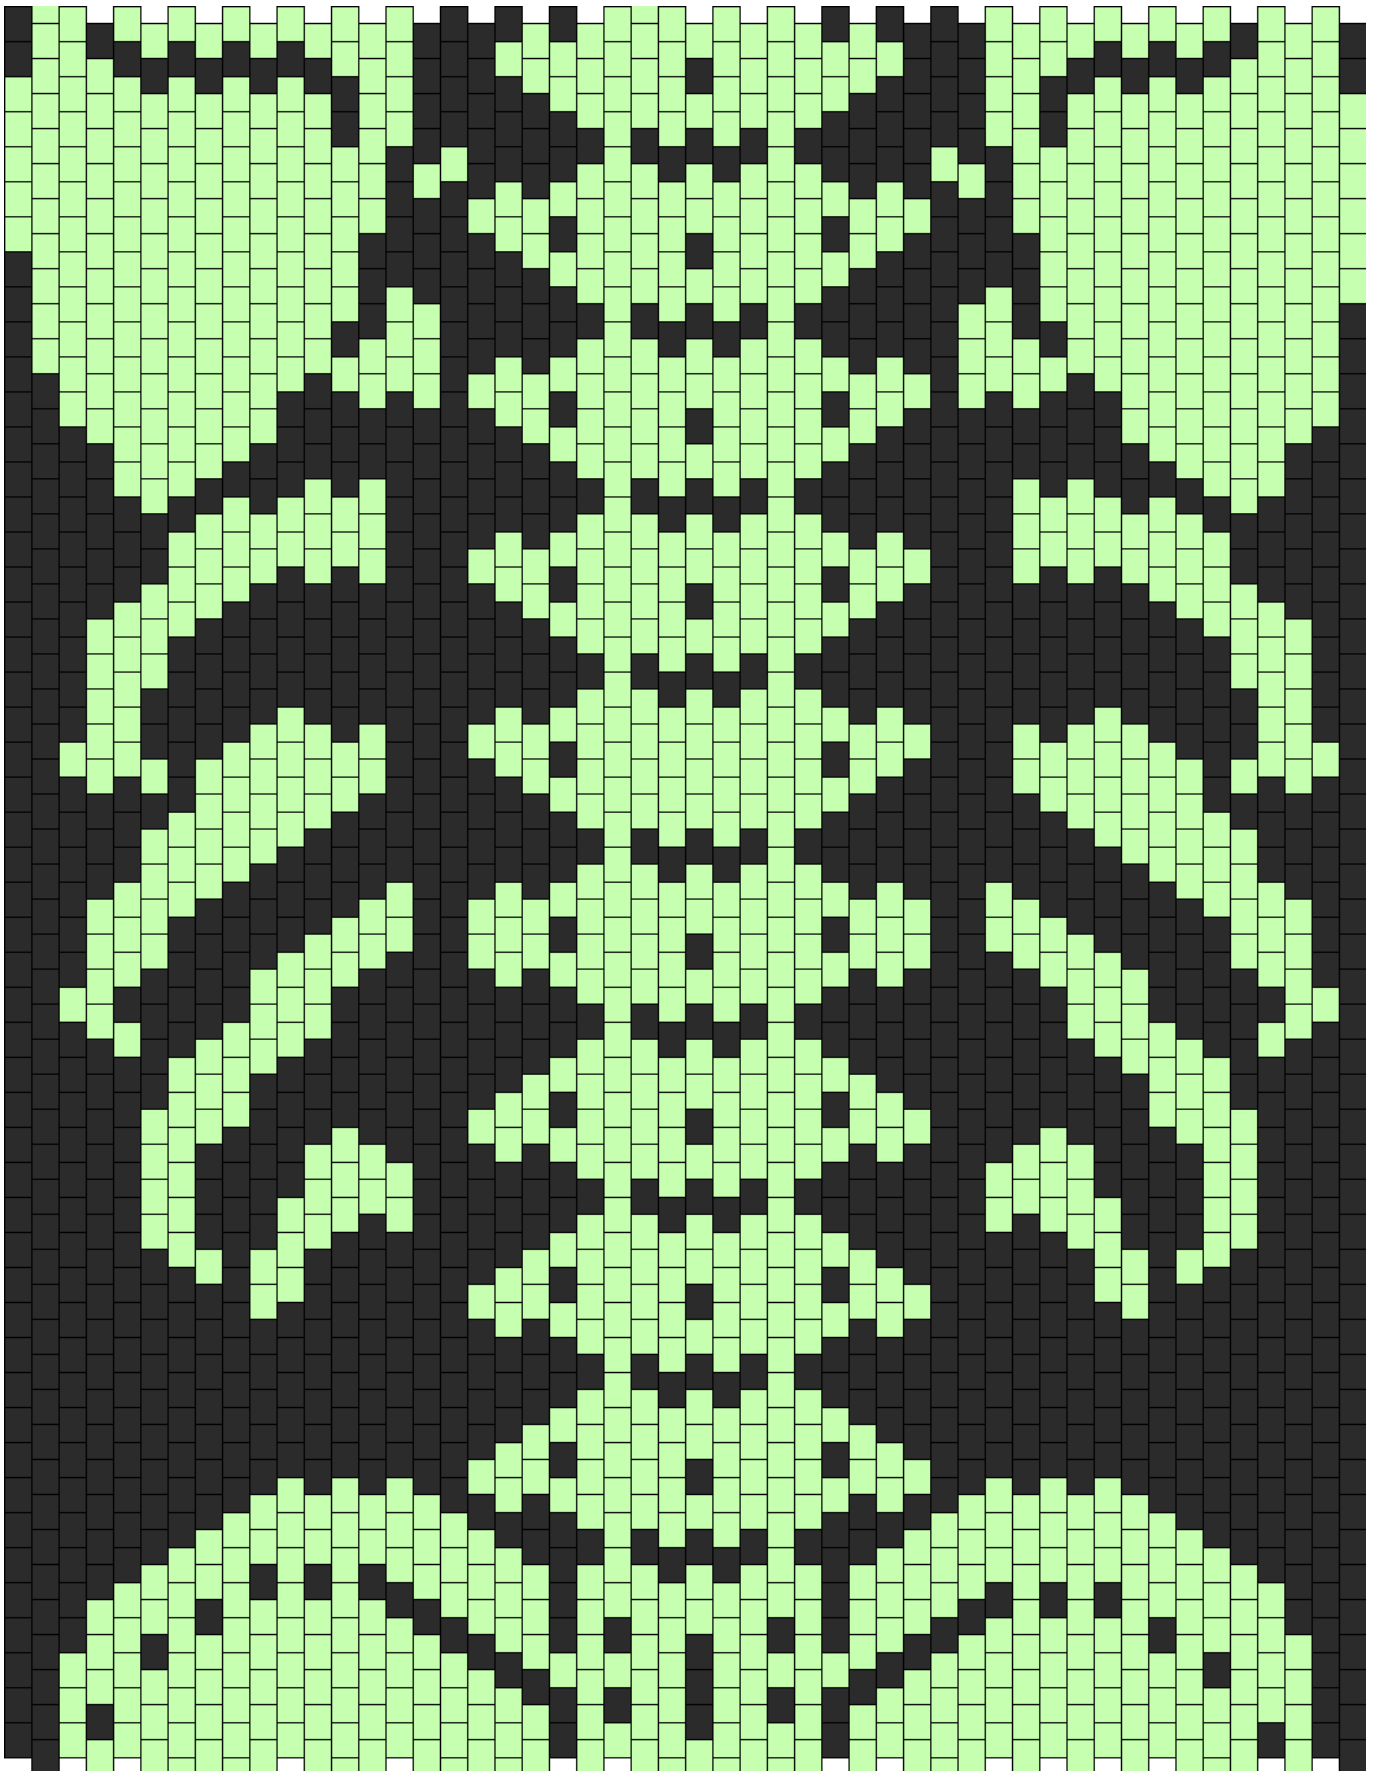

# Skeleton Vest Back Kandi Pattern

Created by: kandipocalypse

50 columns wide x 50 rows tall

1230 1282