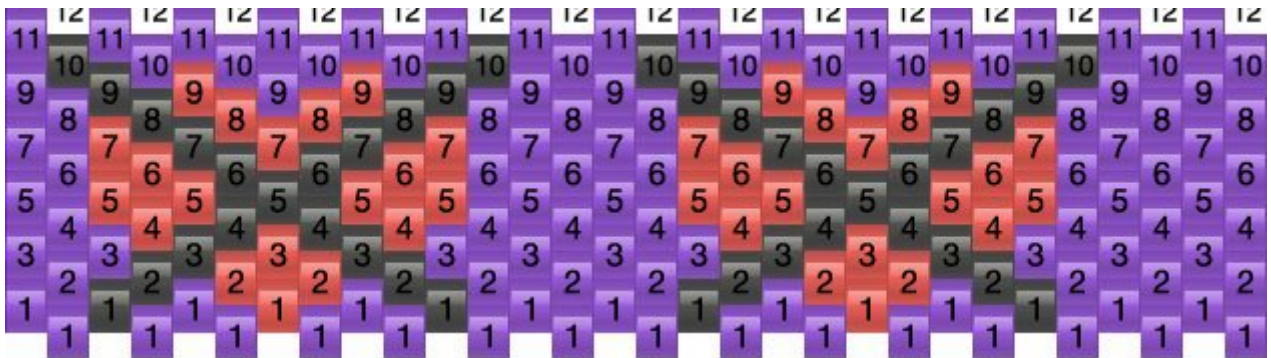

Xd Out Hearts Kandi Pattern

Created by: Monarch

30 columns wide x 6 rows tall

0