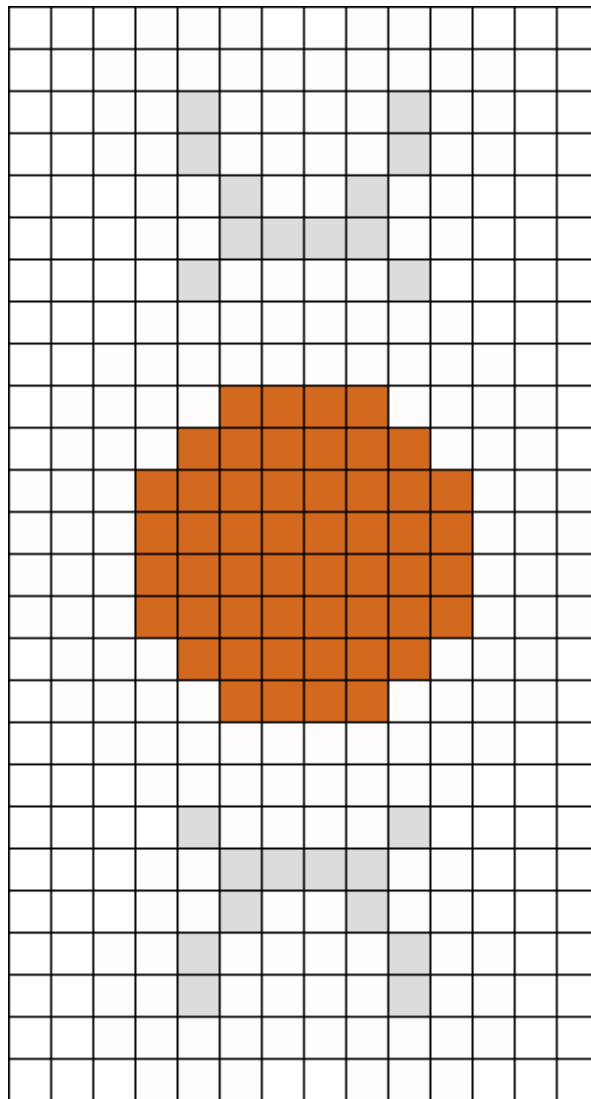

# Buckeye Taffy Kandi Pattern

Created by: kandipocalypse

14 columns wide x 26 rows tall

180

52

24