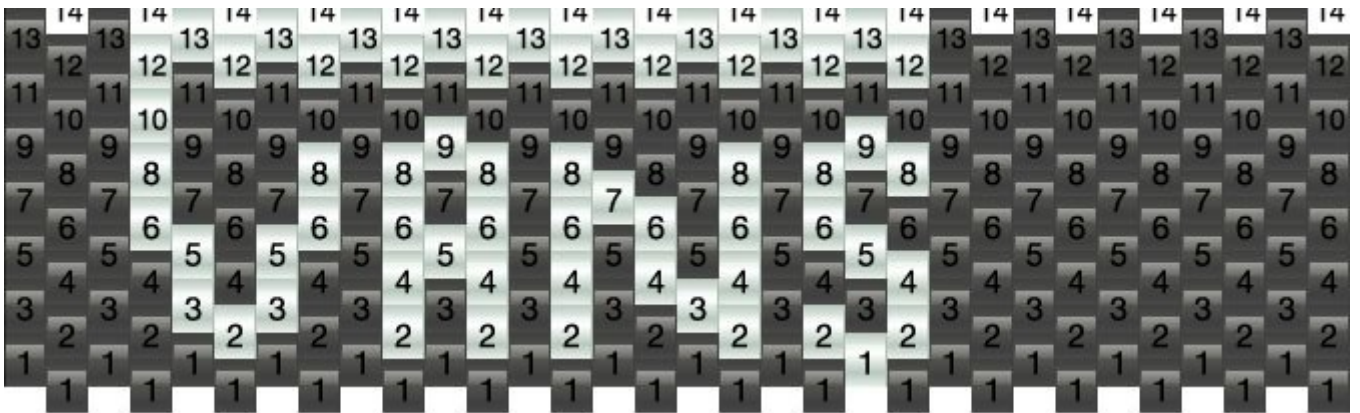

Vans Kandi Pattern

Created by: Crumpet

32 columns wide x 7 rows tall

0