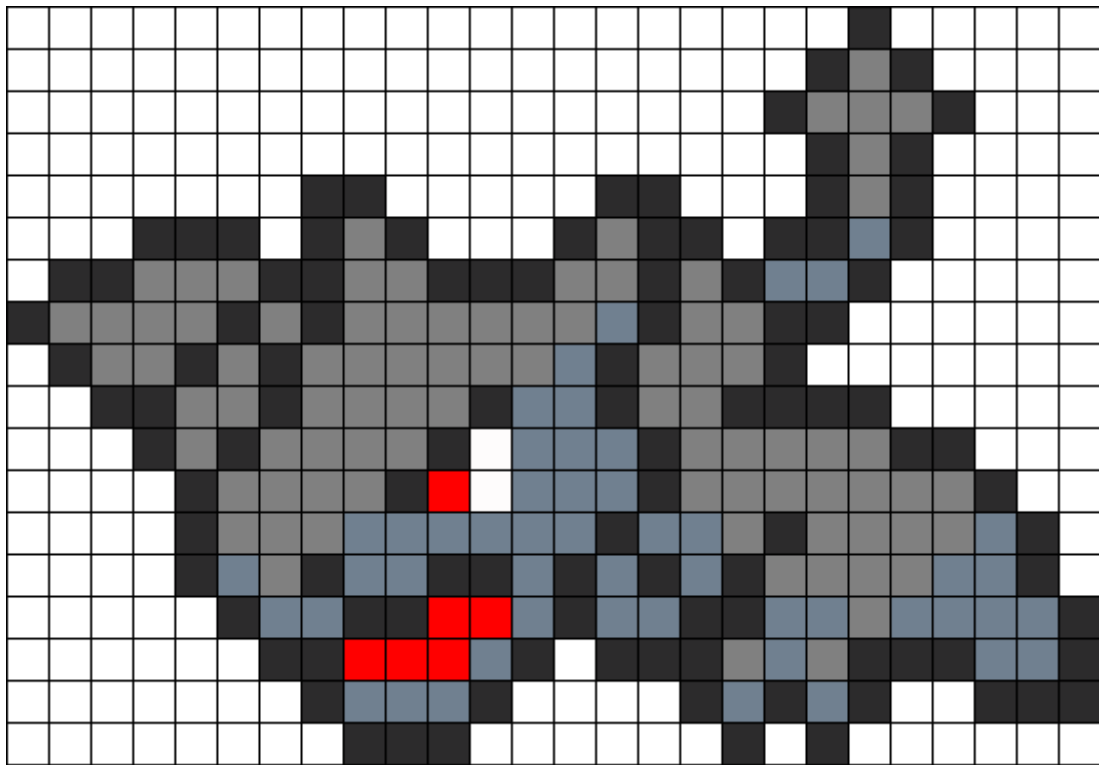

# Aerodactyl Pokemon Kandi Pattern

Created by: p0kecyn

26 columns wide x 18 rows tall

106	86	50	6	2
-----	----	----	---	---