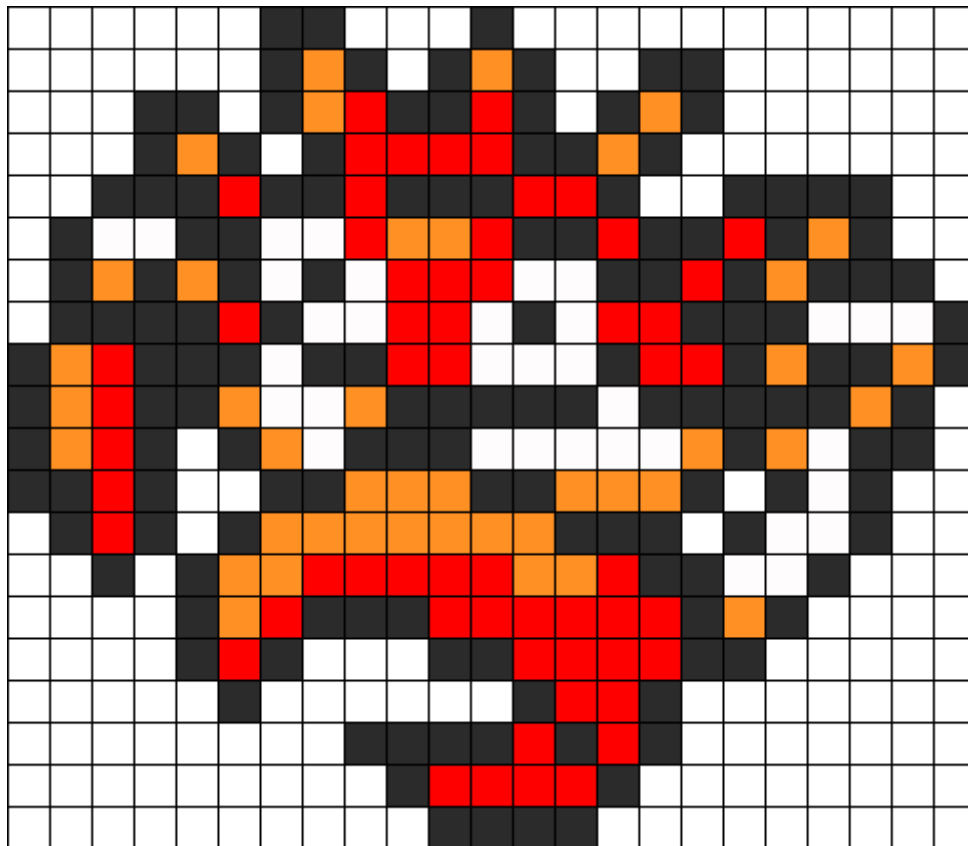

Kingler Pokemon Kandi Pattern

Created by: p0kecyn

23 columns wide x 20 rows tall

149

58

42

34