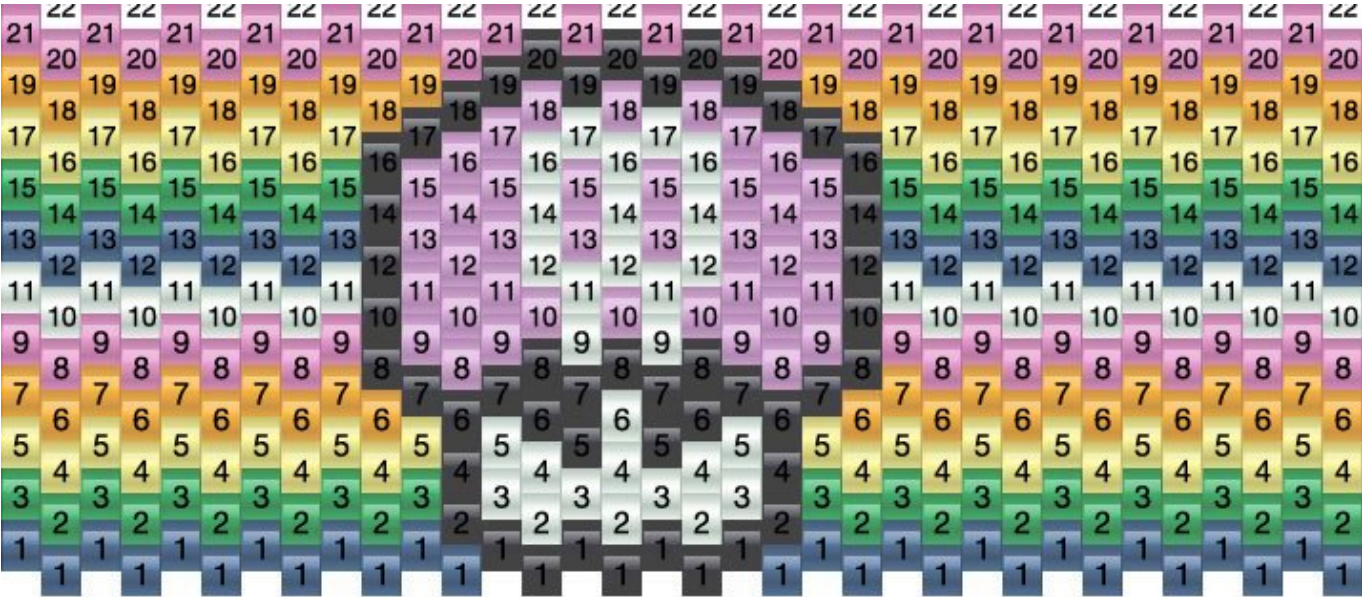

# Poison Mushroom Kandi Pattern

Created by: michael

34 columns wide x 11 rows tall

0