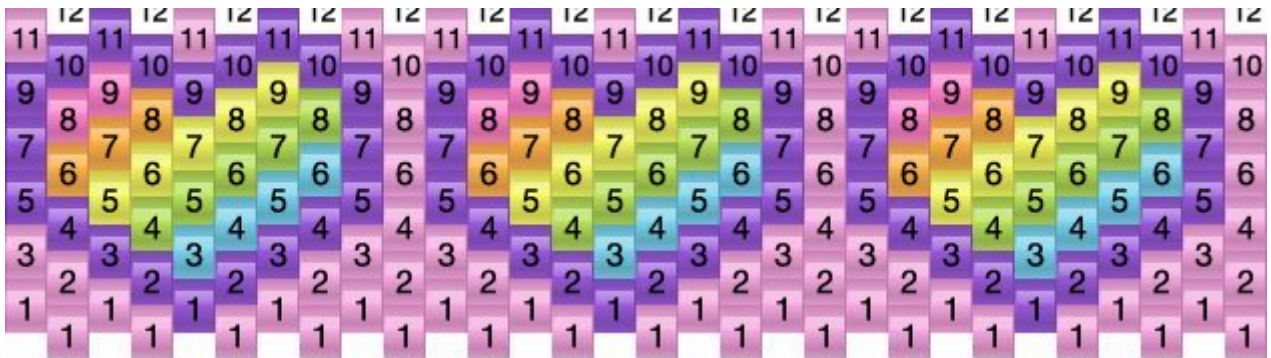

Striped Rainbow Hearts Kandi Pattern

Created by: Crumpet

30 columns wide x 6 rows tall

0