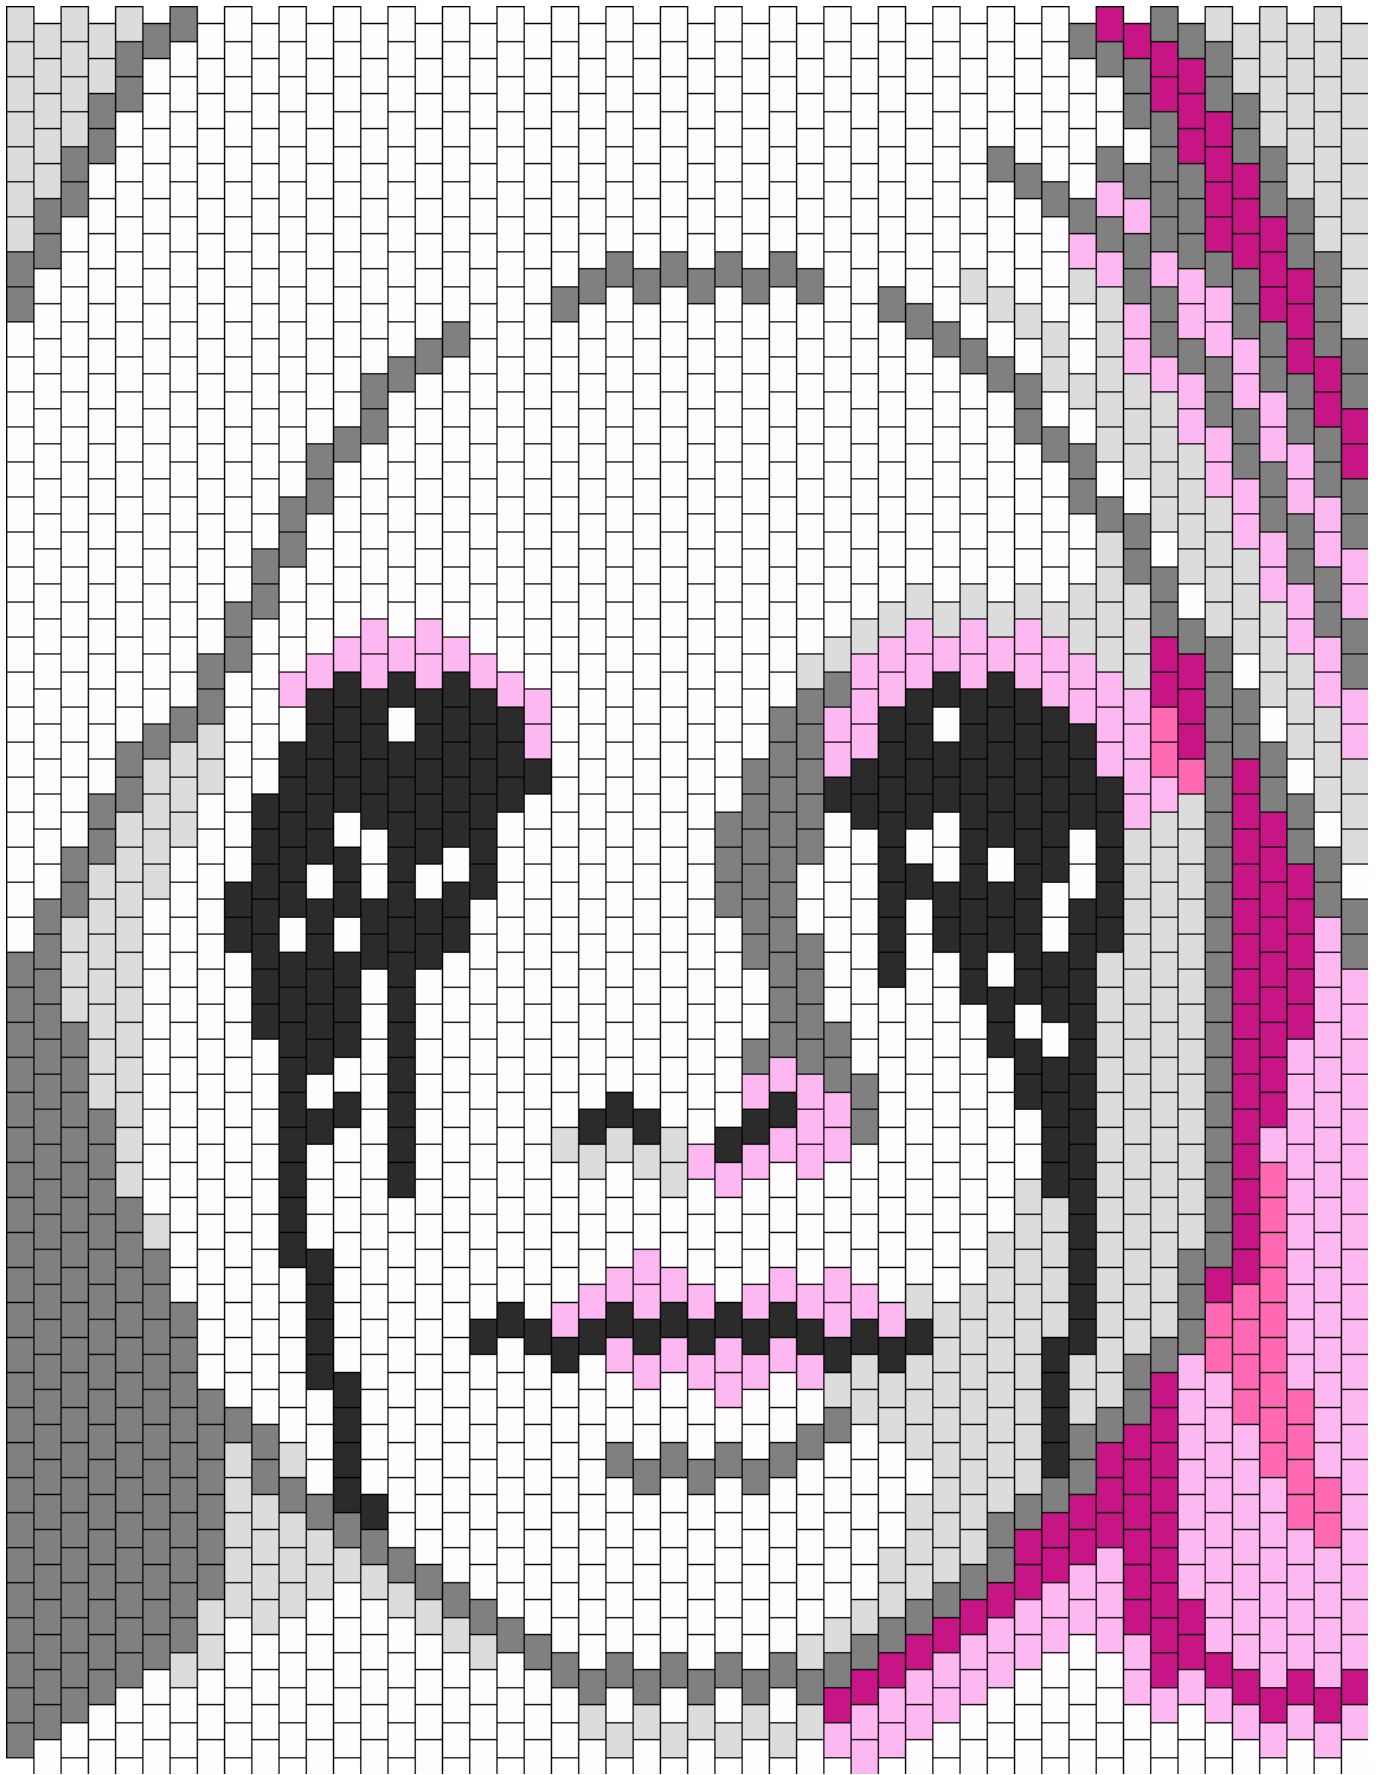

American Horror Story Asylum Crying Nun Kandi Pattern

Created by: maninthebook

50 columns wide x 50 rows tall

1295	206	362	291	98	24	229
------	-----	-----	-----	----	----	-----