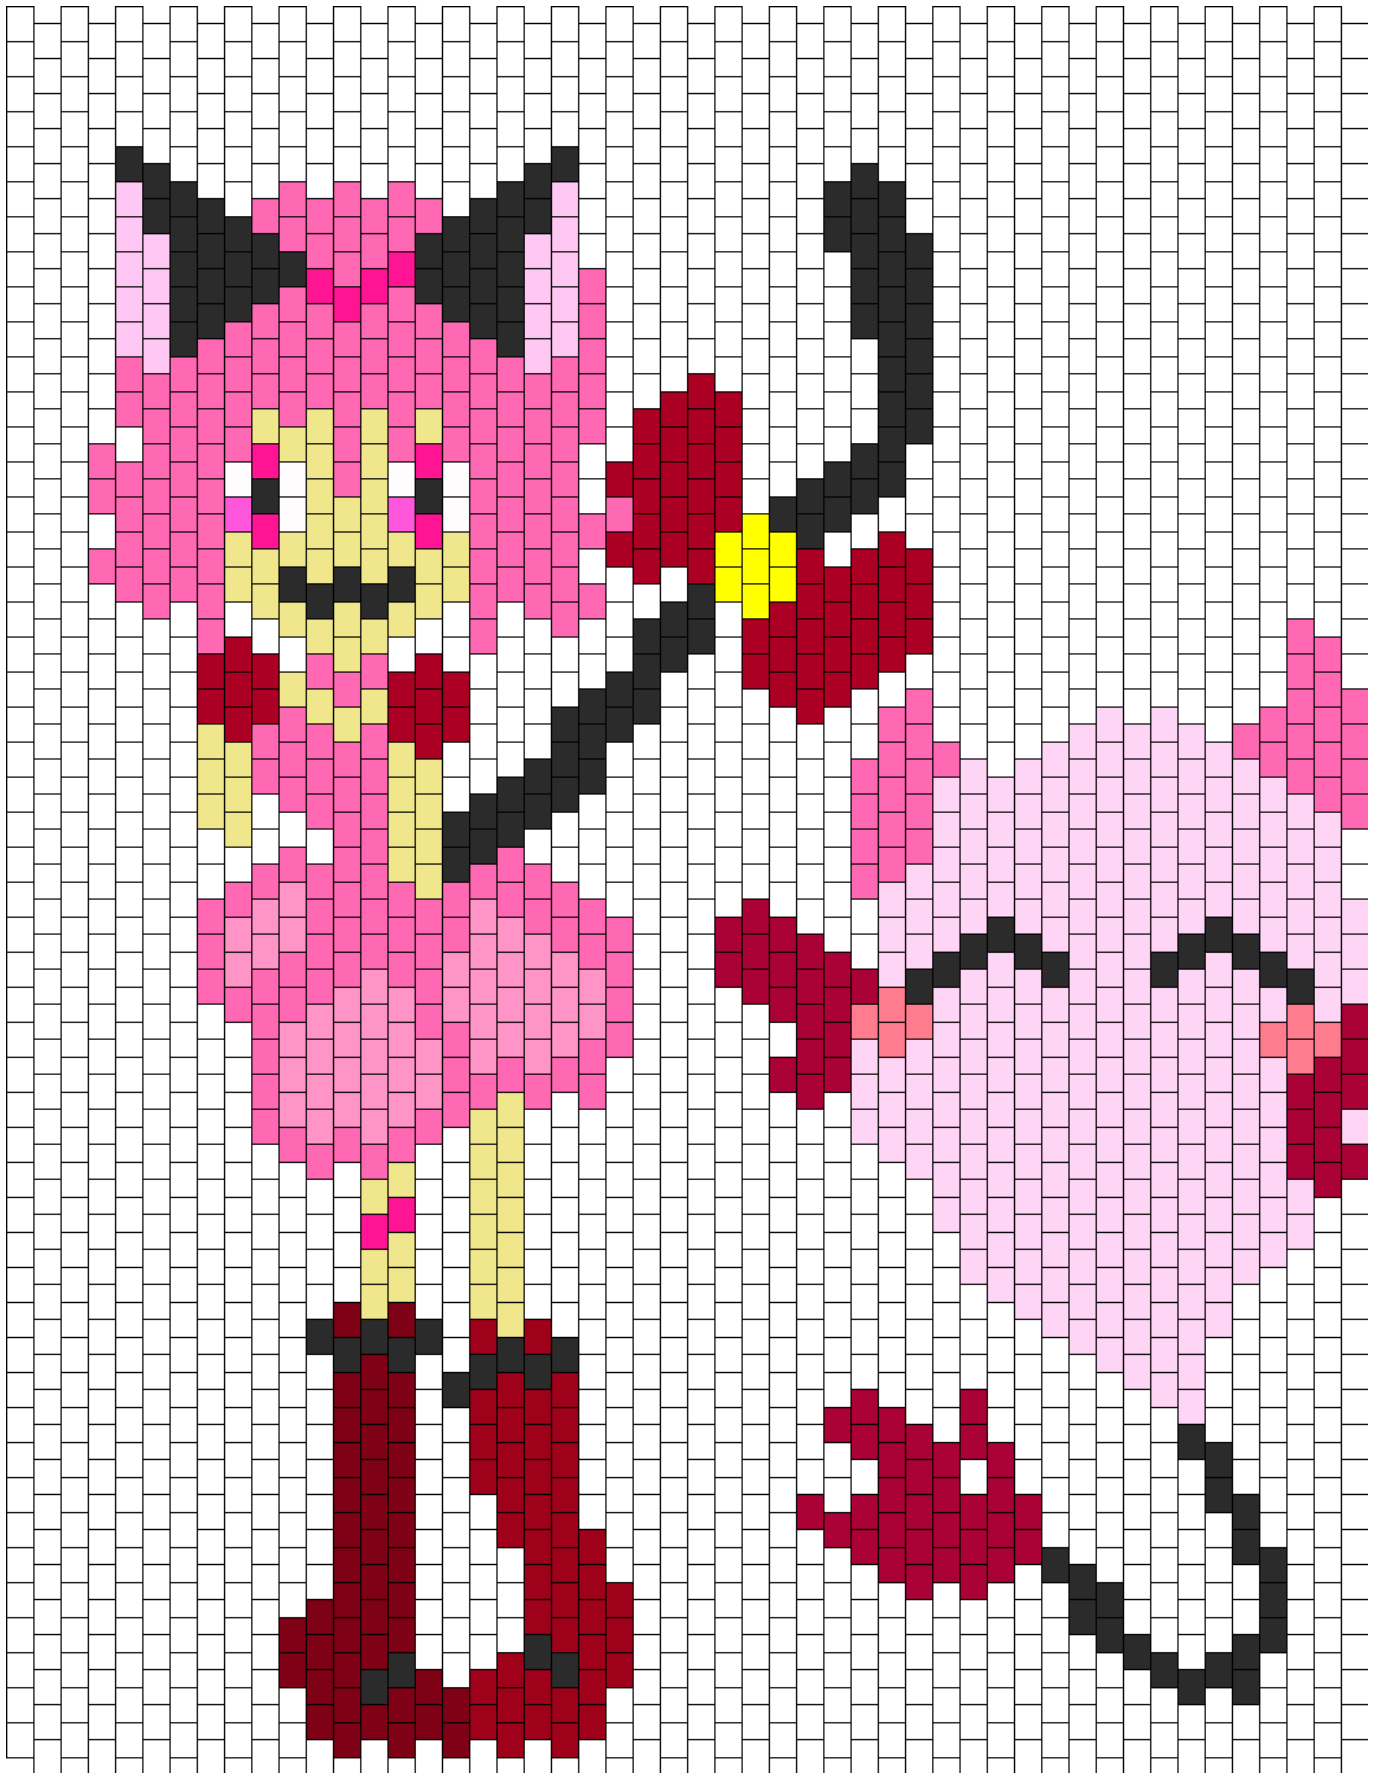

Zoey And MiniMew From Mewmewpower Kandi Pattern

Created by: KandiMonsters

50 columns wide x 50 rows tall

68	230	139	18	10	6	2	61	48	7	43	62	240
----	-----	-----	----	----	---	---	----	----	---	----	----	-----