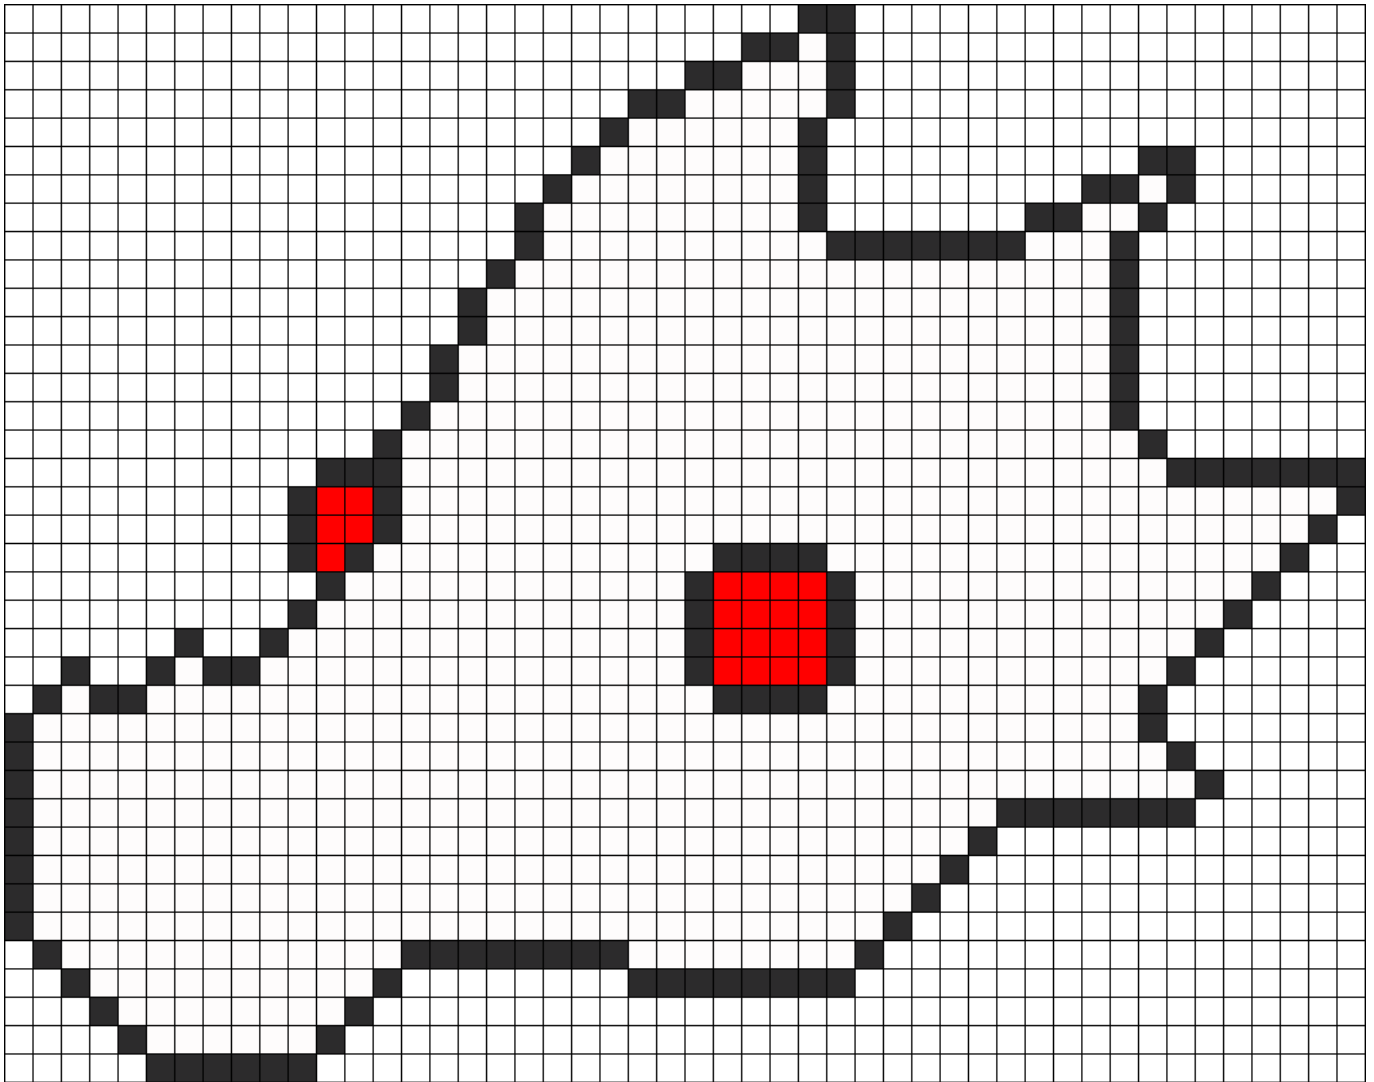

Pyralspite Head Kandi Pattern

Created by: Nveryioth

48 columns wide x 38 rows tall

797

153

21