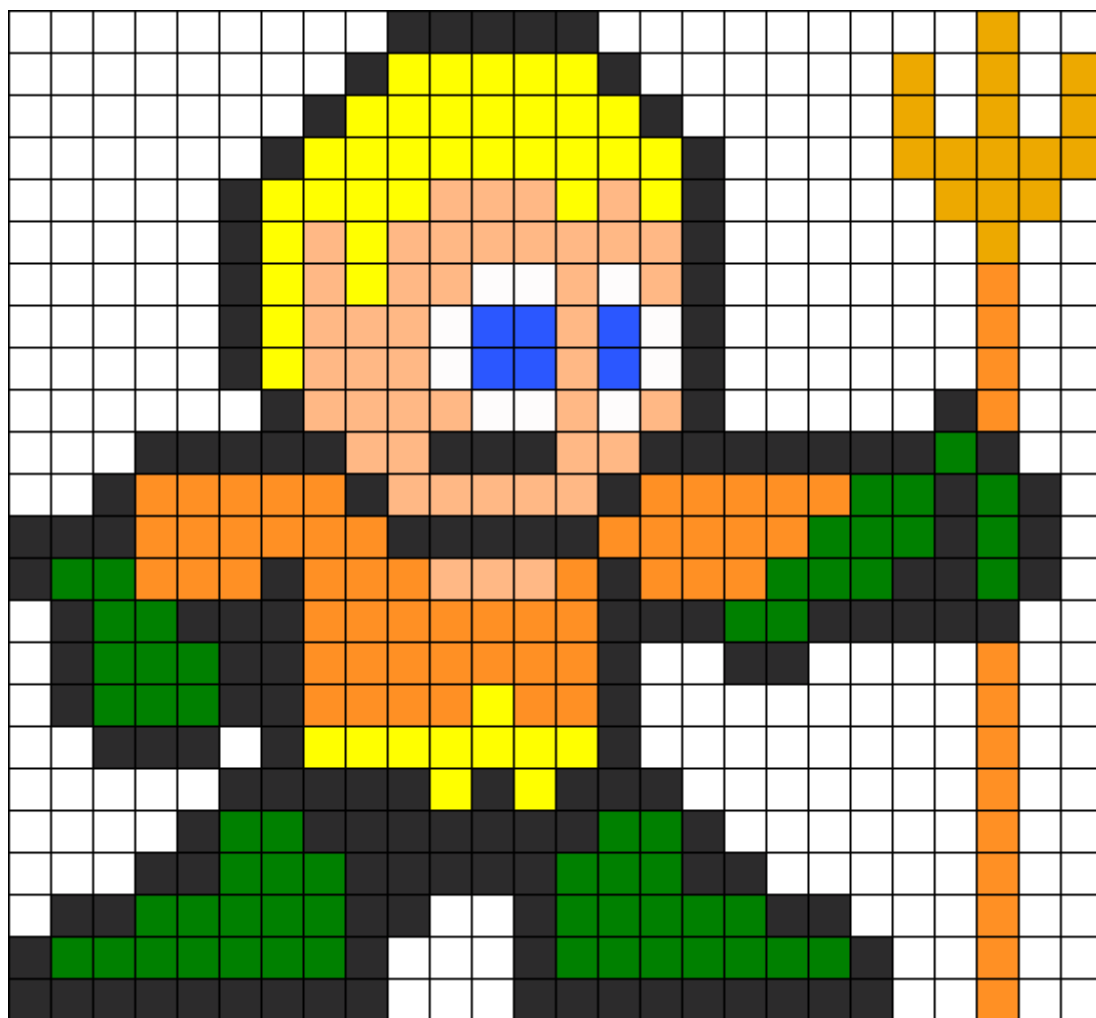

Aquaman Perler Bead Pattern Kandi Pattern

Created by: groundhog7s

26 columns wide x 24 rows tall

144	64	58	43	43	16	10	6
-----	----	----	----	----	----	----	---