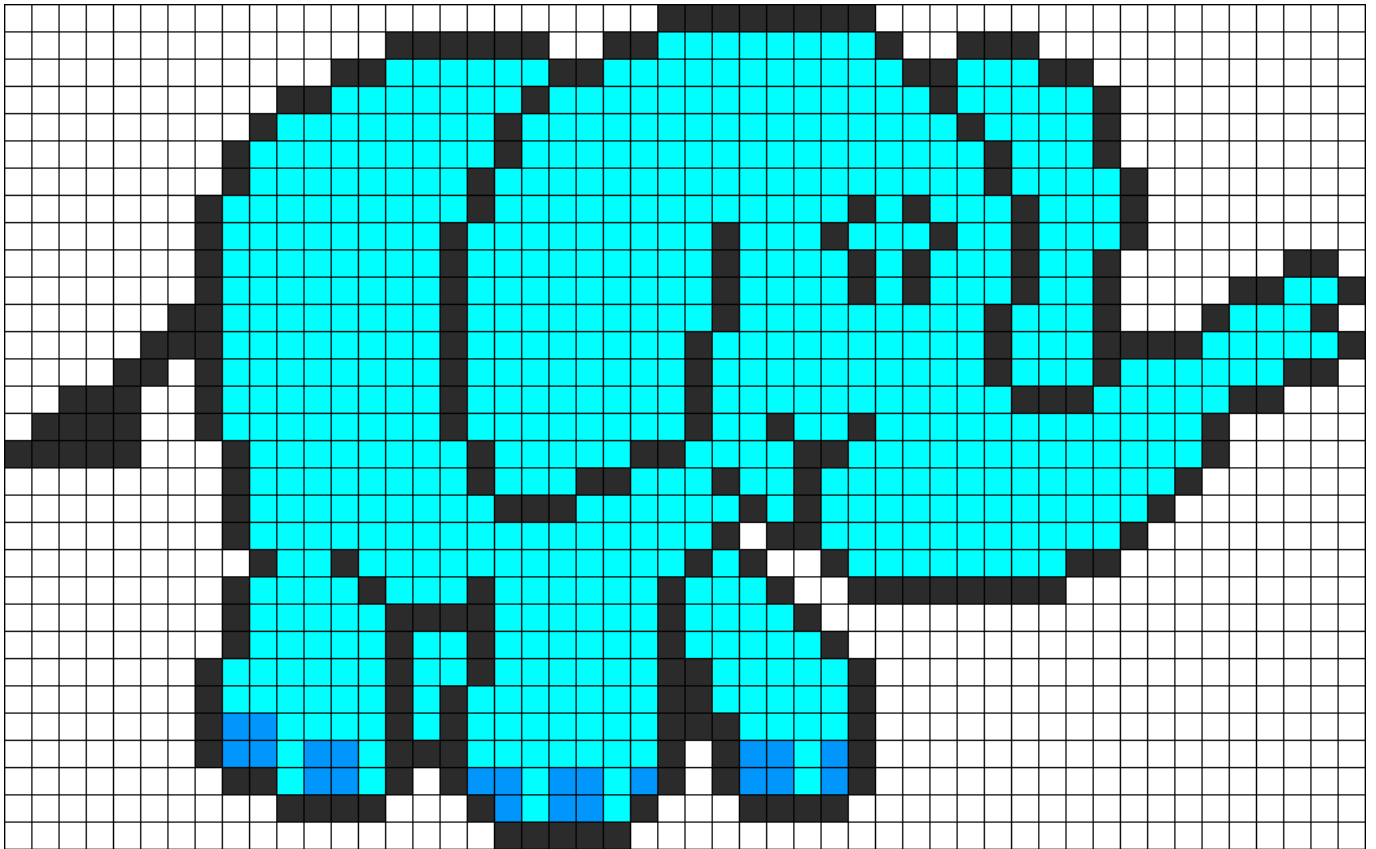

Blue Elephant Kandi Pattern

Created by: TamaFreak

50 columns wide x 31 rows tall

677

237

22