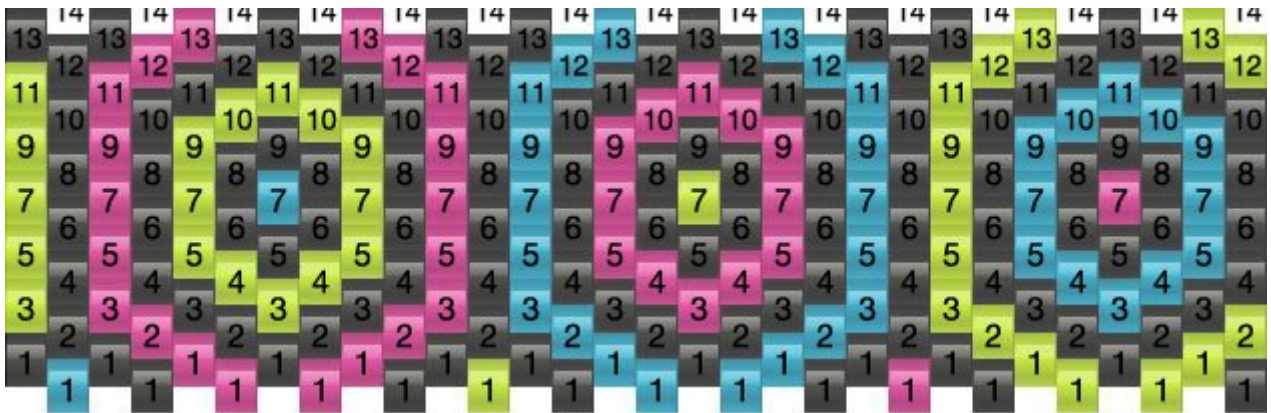

Trippy Smaller Kandi Pattern

Created by: Crumpet

30 columns wide x 7 rows tall

0