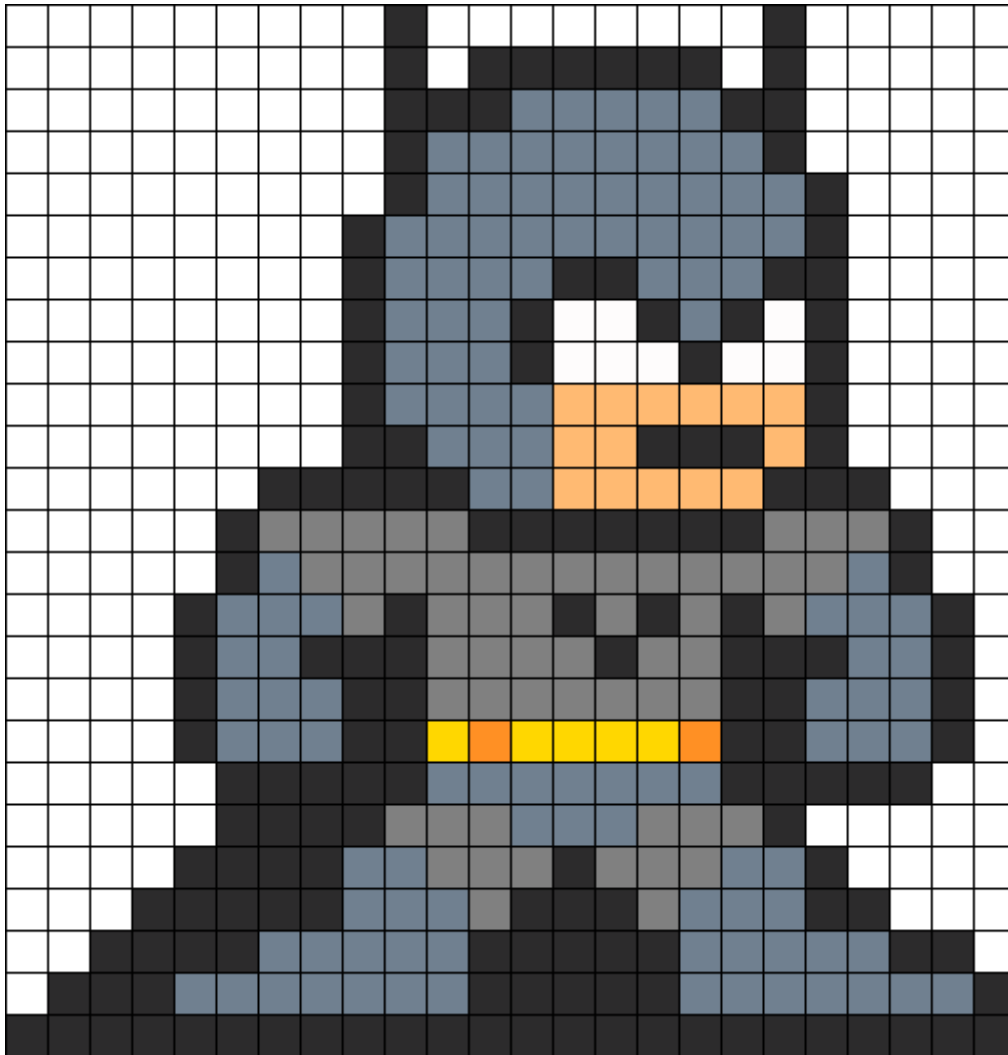

Batman Perler Bead Pattern Kandi Pattern

Created by: groundhog7s

24 columns wide x 25 rows tall

164	123	55	14	8	5	2
-----	-----	----	----	---	---	---