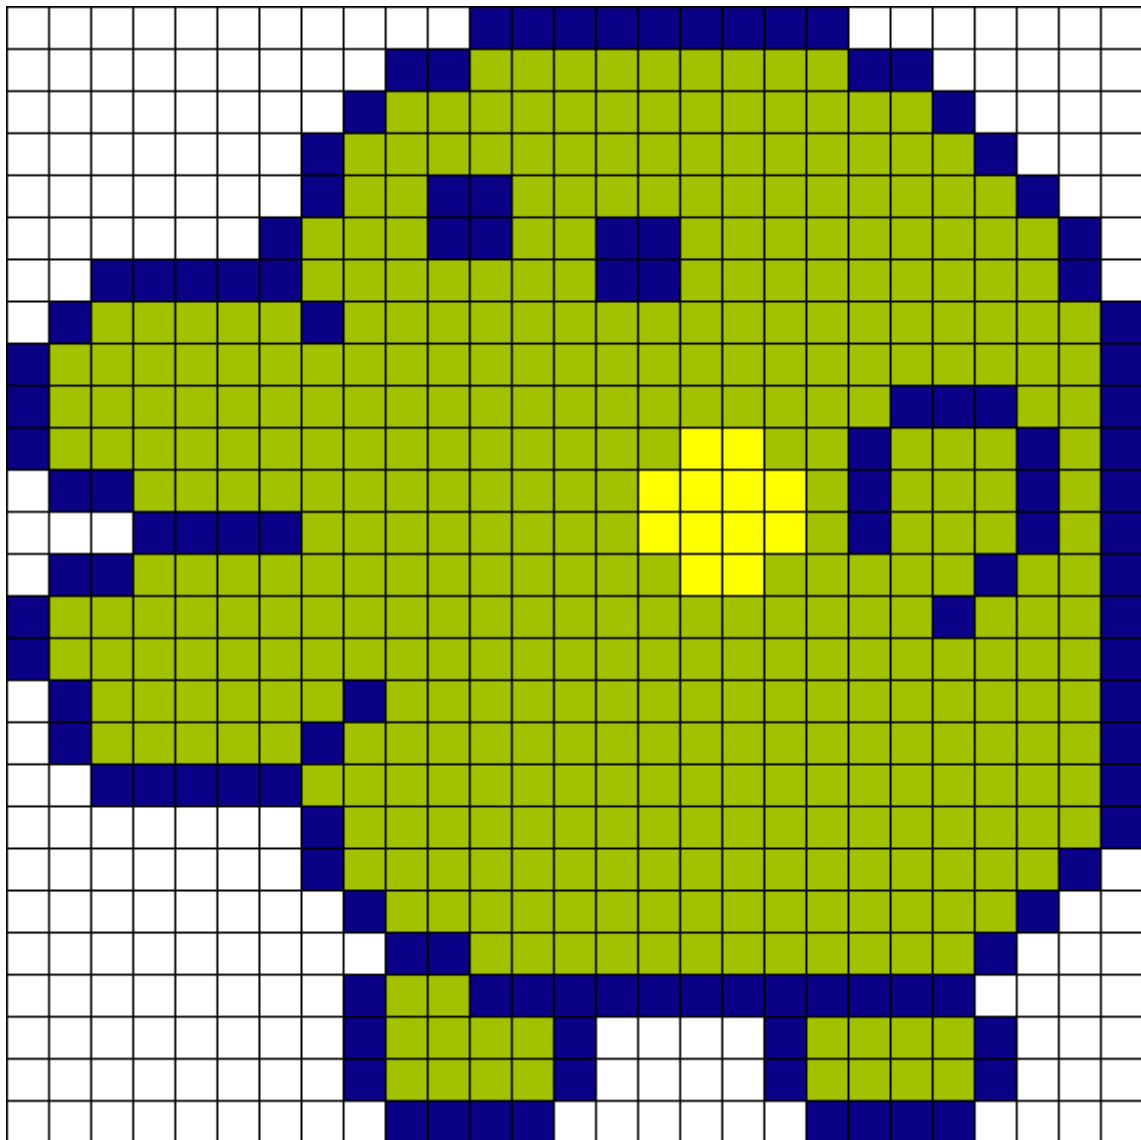

# Large Kuchipatchi Kandi Pattern

Created by: TamaFreak

27 columns wide x 27 rows tall

416

120

12