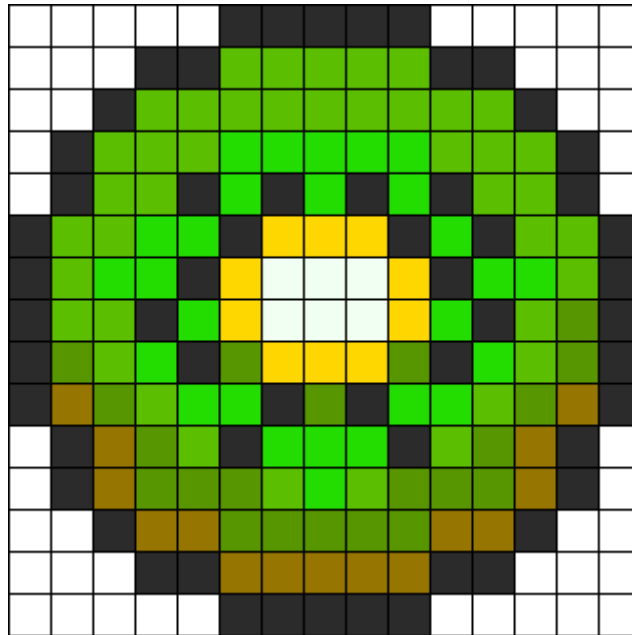

Kiwi Kandi Pattern

Created by: 123reese cup

15 columns wide x 15 rows tall

57	41	27	21	15	10	6
----	----	----	----	----	----	---