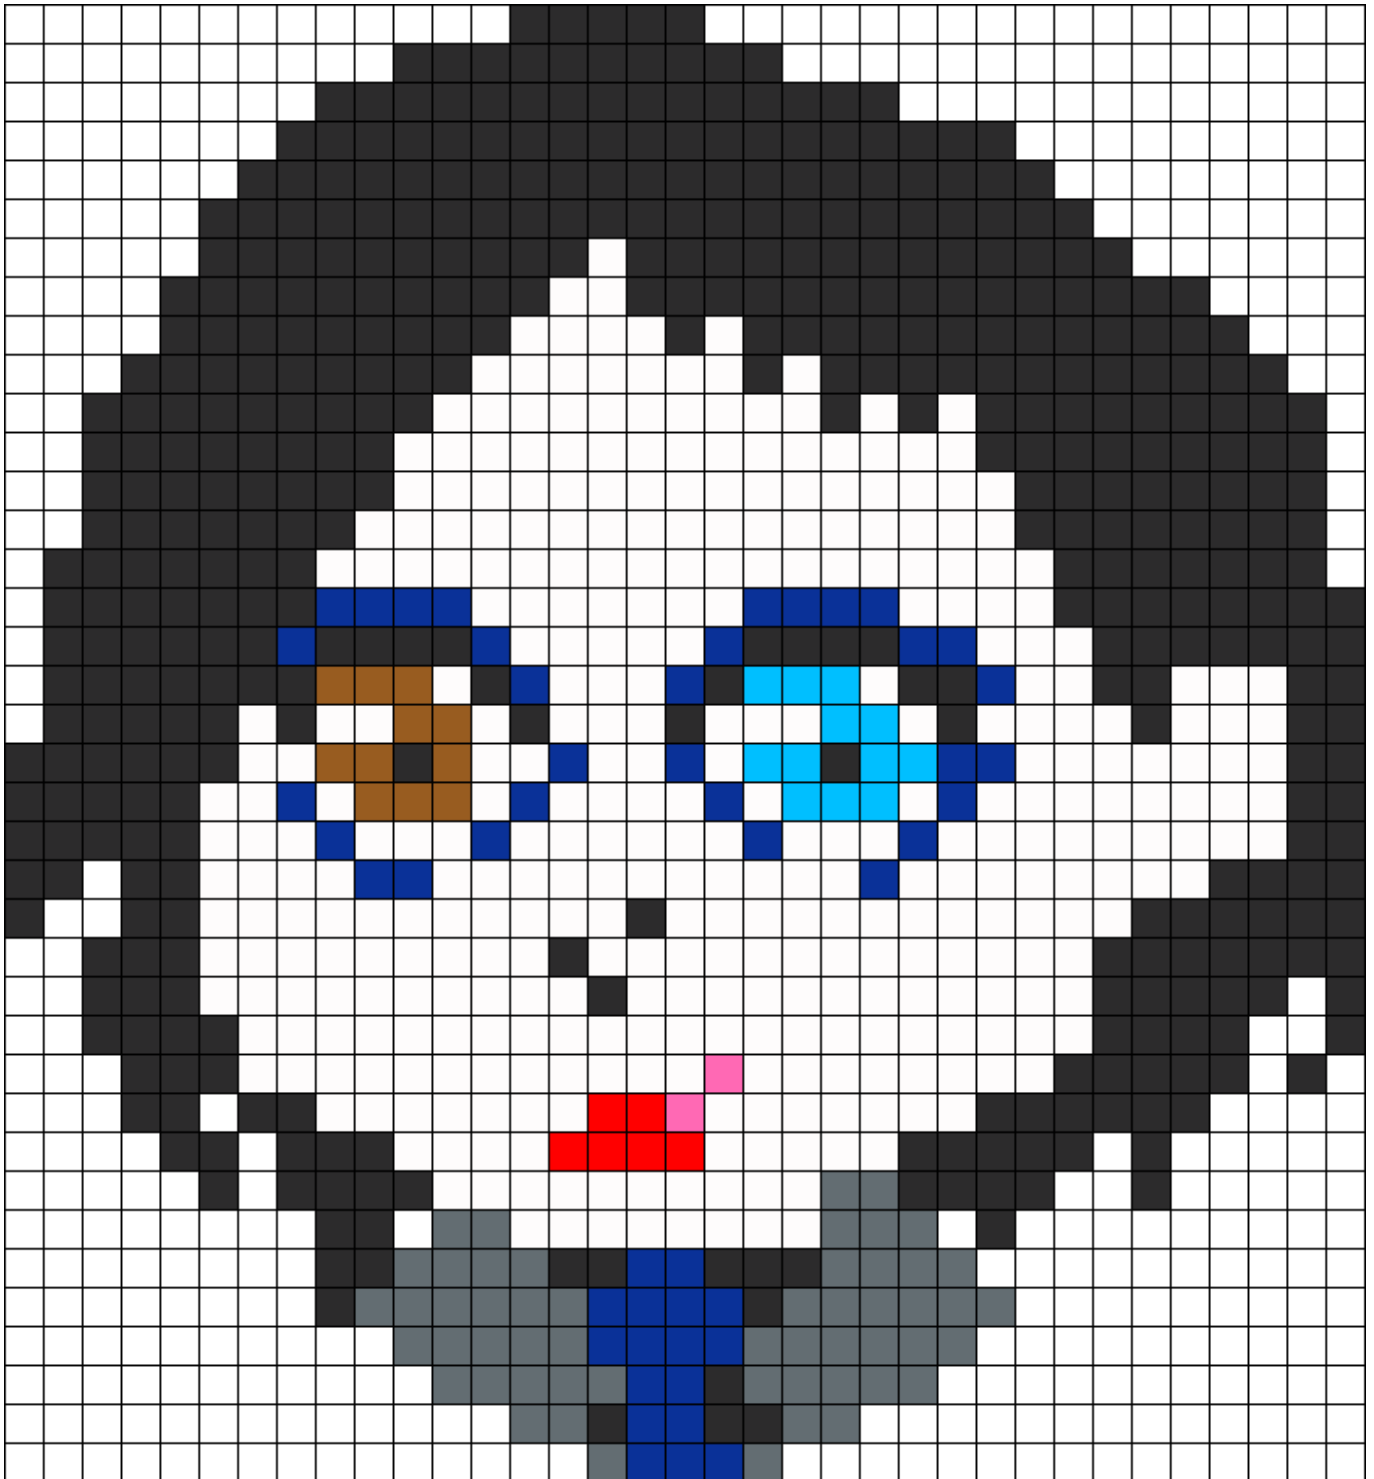

# MarManson Kandi Pattern

Created by: iCrave4kandi

35 columns wide x 38 rows tall

459	371	54	48	12	11	6	2
-----	-----	----	----	----	----	---	---