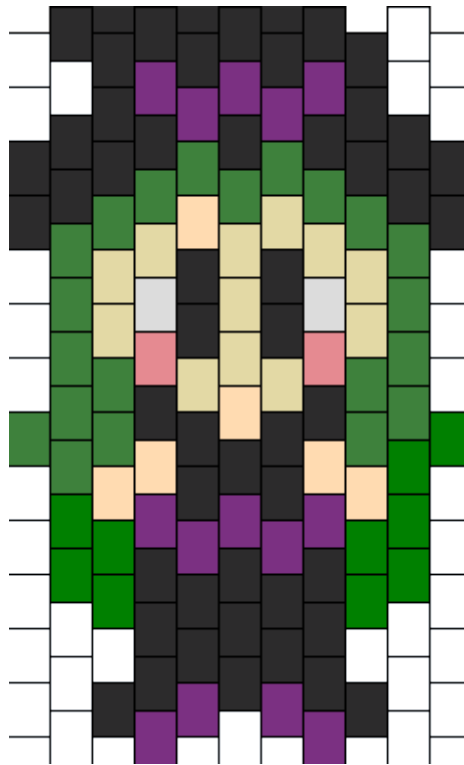

Chibi Witch Kandi Pattern

Created by: GalaxyWink

10 columns wide x 14 rows tall

51	21	14	12	10	6	2	2
----	----	----	----	----	---	---	---