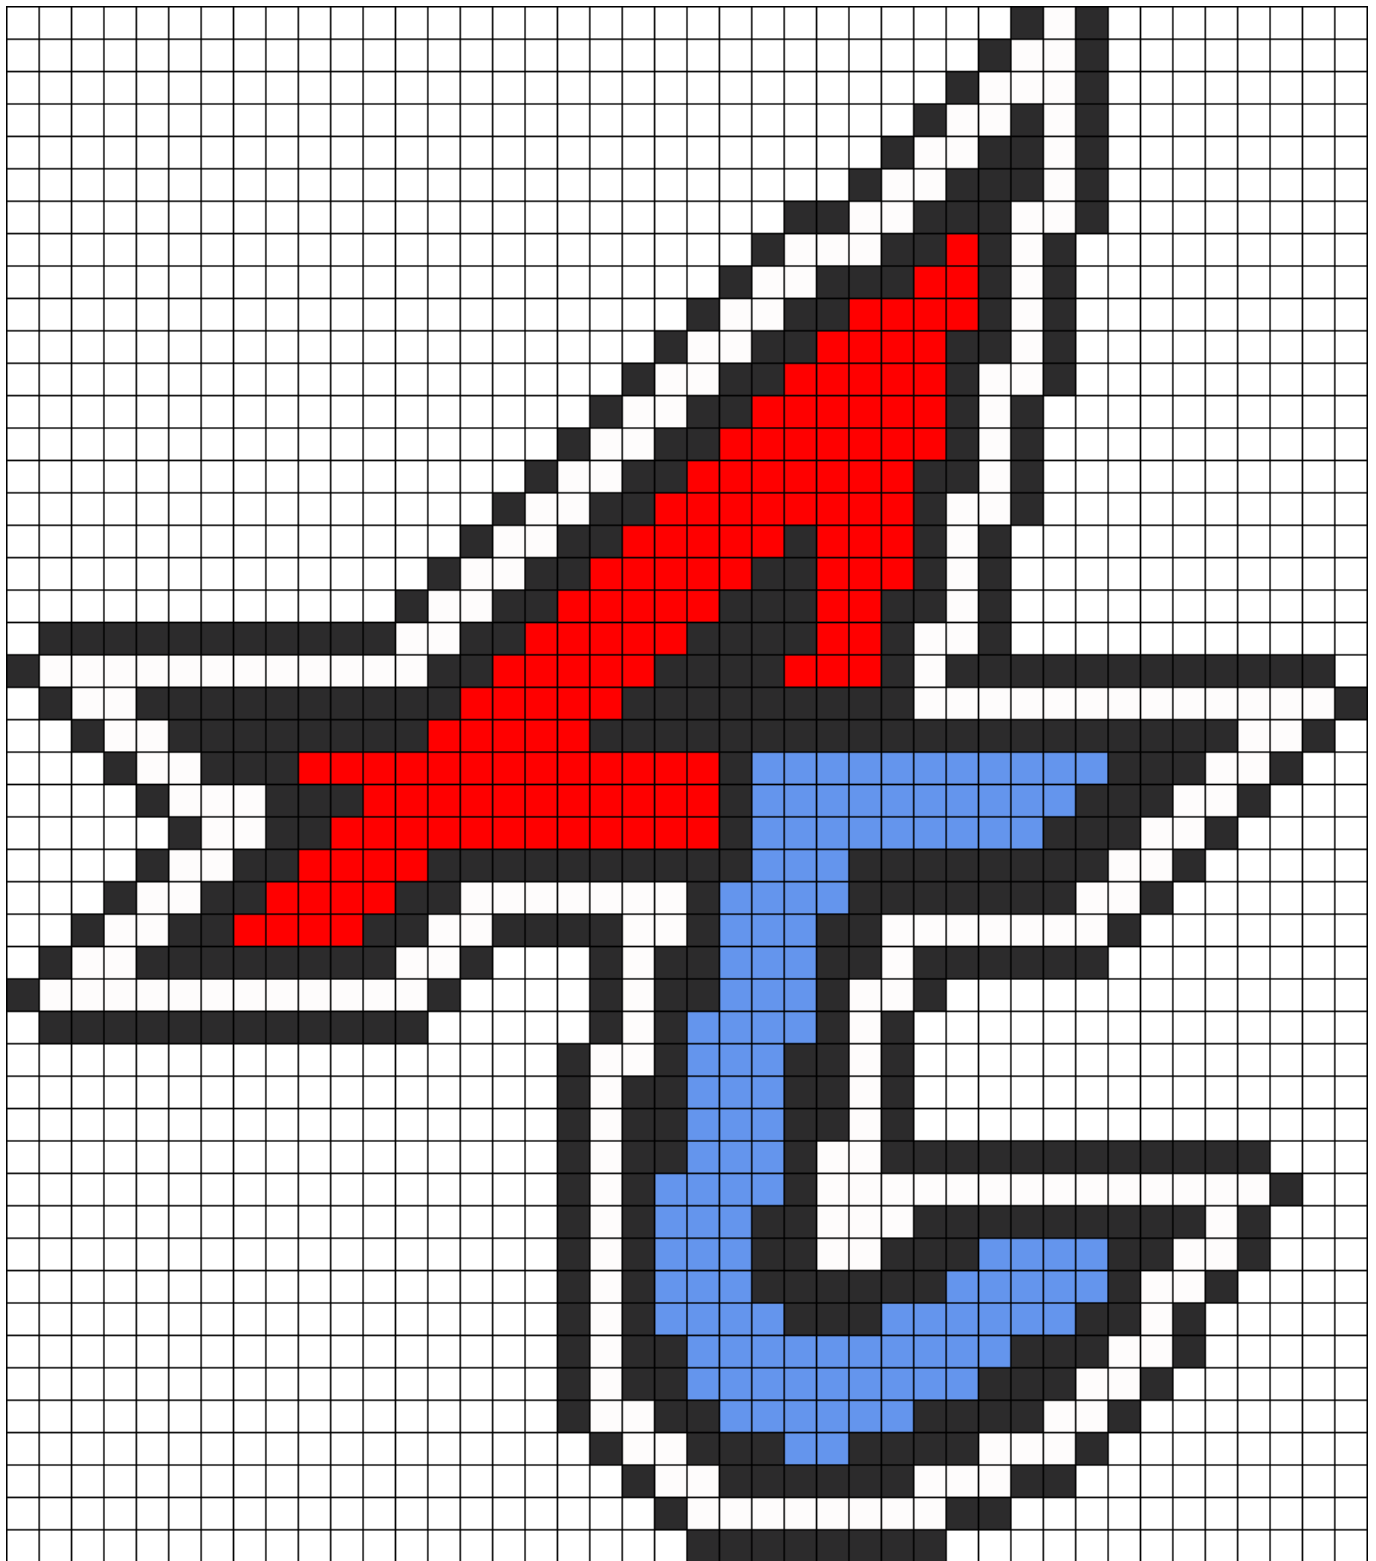

# Adventure Club Kandi Pattern

Created by: KHawk

42 columns wide x 48 rows tall

433

226

140

121