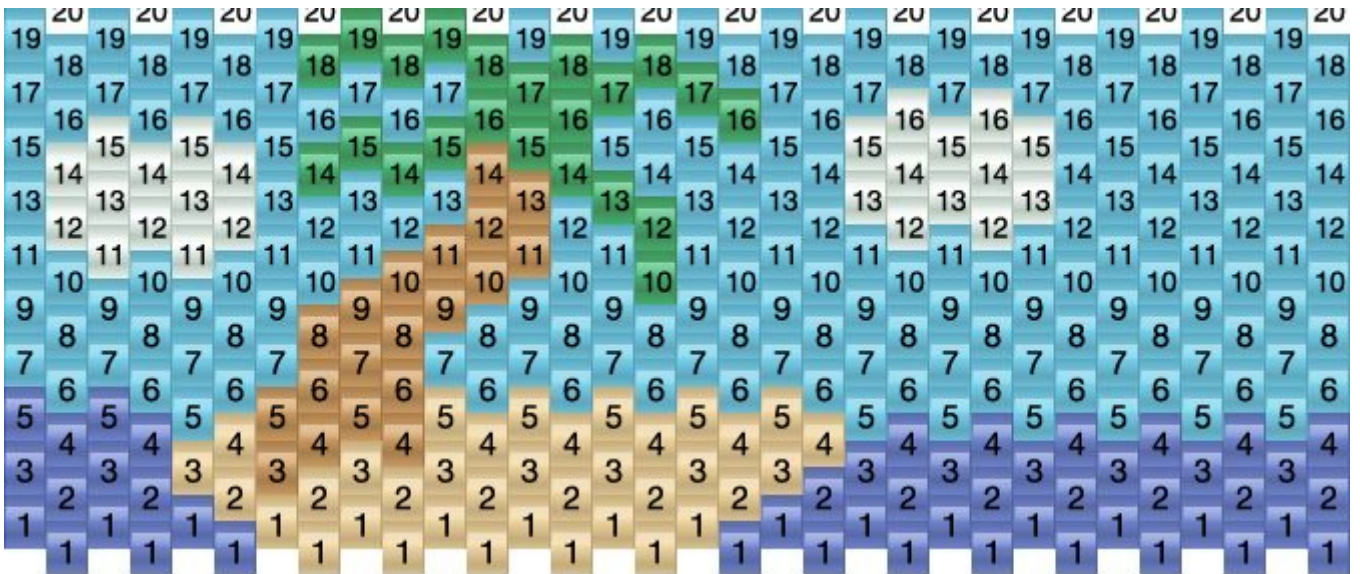

Palm Tree Island Kandi Pattern

Created by: Monarch

32 columns wide x 10 rows tall

0