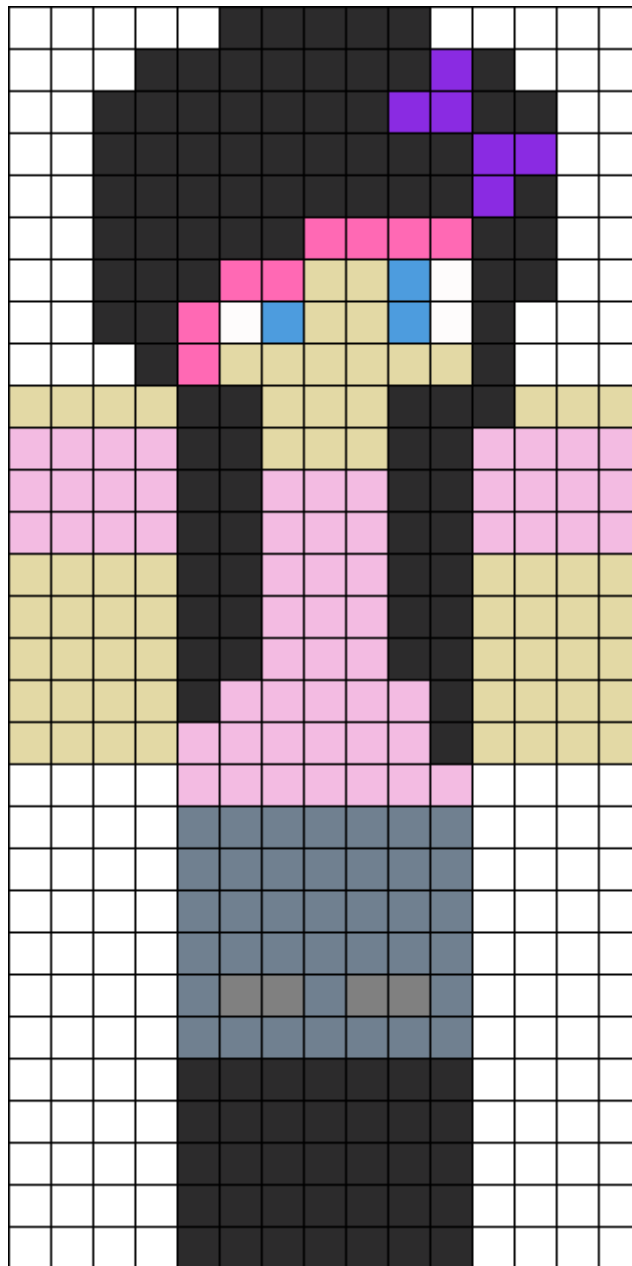

Minecraft Scene Girl Kandi Pattern

Created by: Nveryioth

15 columns wide x 30 rows tall

| | | | | | | | | |
|-----|----|----|----|---|---|---|---|---|
| 125 | 63 | 57 | 38 | 8 | 6 | 4 | 3 | 3 |
|-----|----|----|----|---|---|---|---|---|