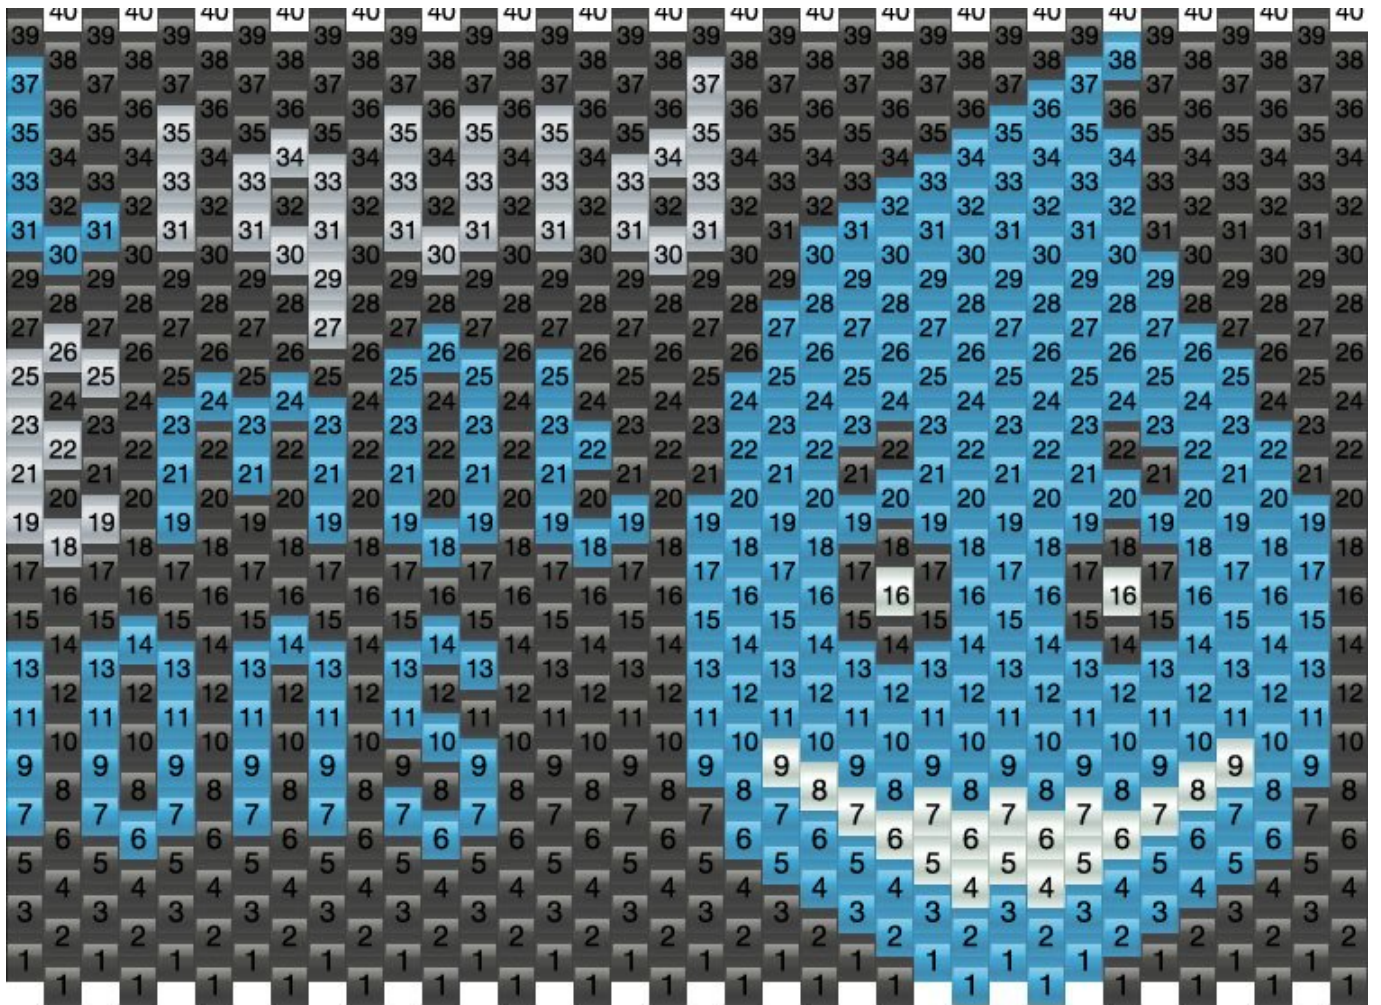

# Liquid Emotions Logo Kandi Pattern

Created by: Manuel

36 columns wide x 20 rows tall

0