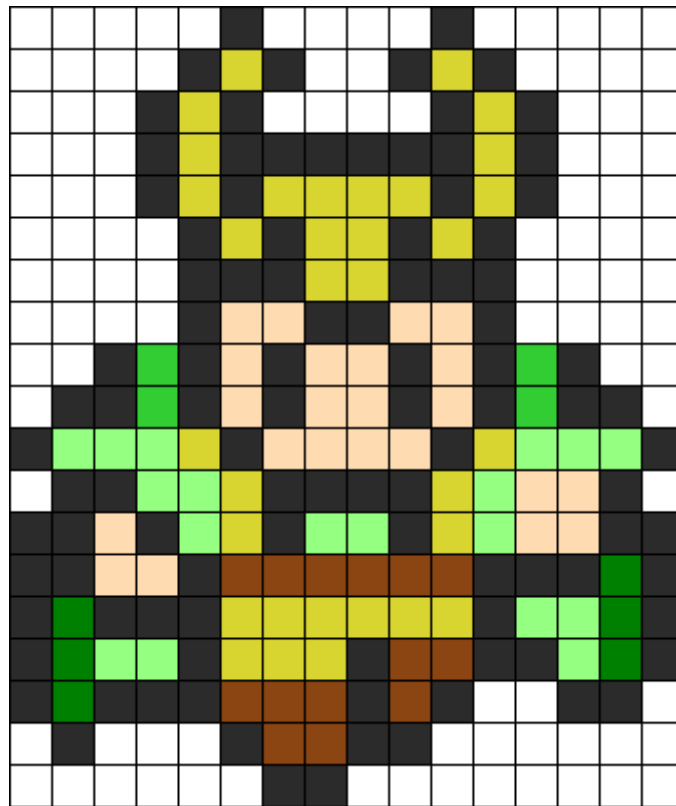

Loki Kandi Pattern

Created by: hinglebelle

16 columns wide x 19 rows tall

101	33	23	18	14	6	4
-----	----	----	----	----	---	---