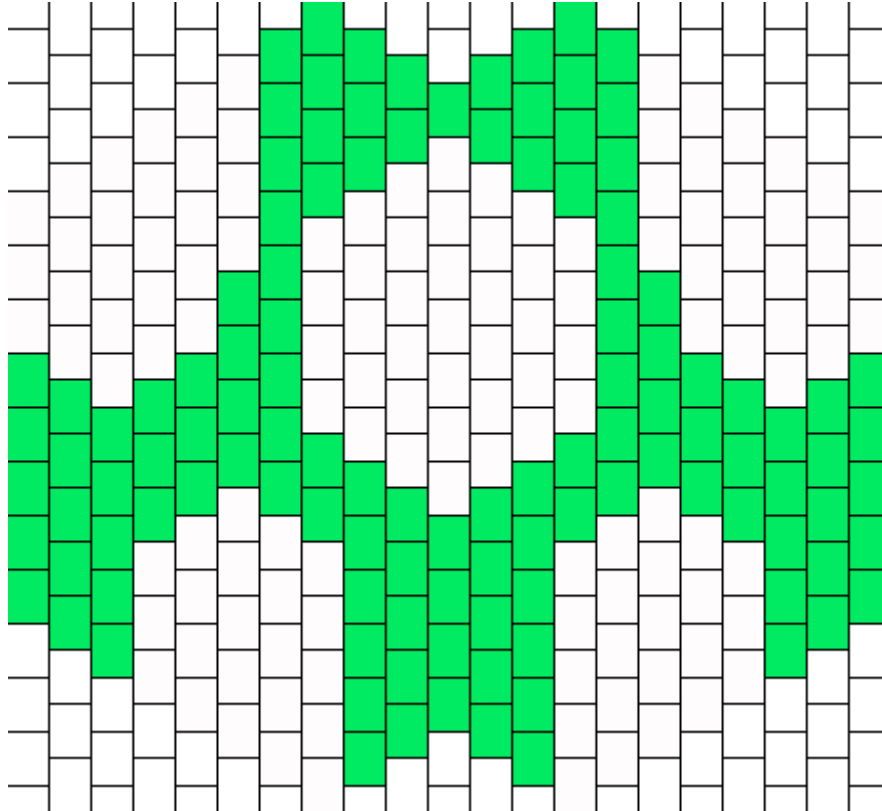

Mario Mushroom Or Turtle Shell Face Mask Kandi Pattern

Created by: SerenityRising

0 columns wide x 14 rows tall

133

117