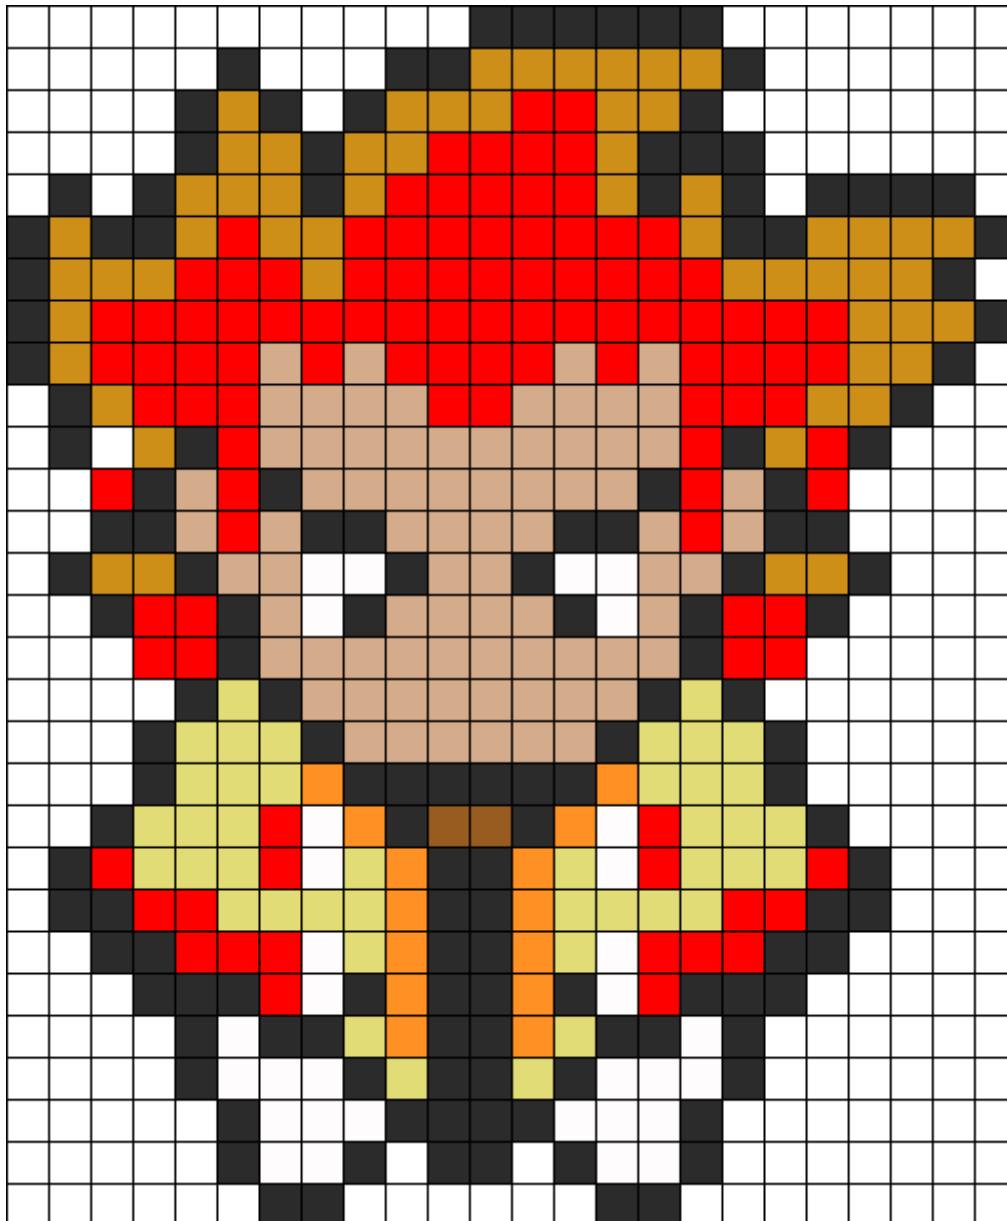

# Alder Pokemon Frontier Leader Kandi Pattern

Created by: freakinflip  
24 columns wide x 29 rows tall

148	107	76	57	42	32	14	2
-----	-----	----	----	----	----	----	---