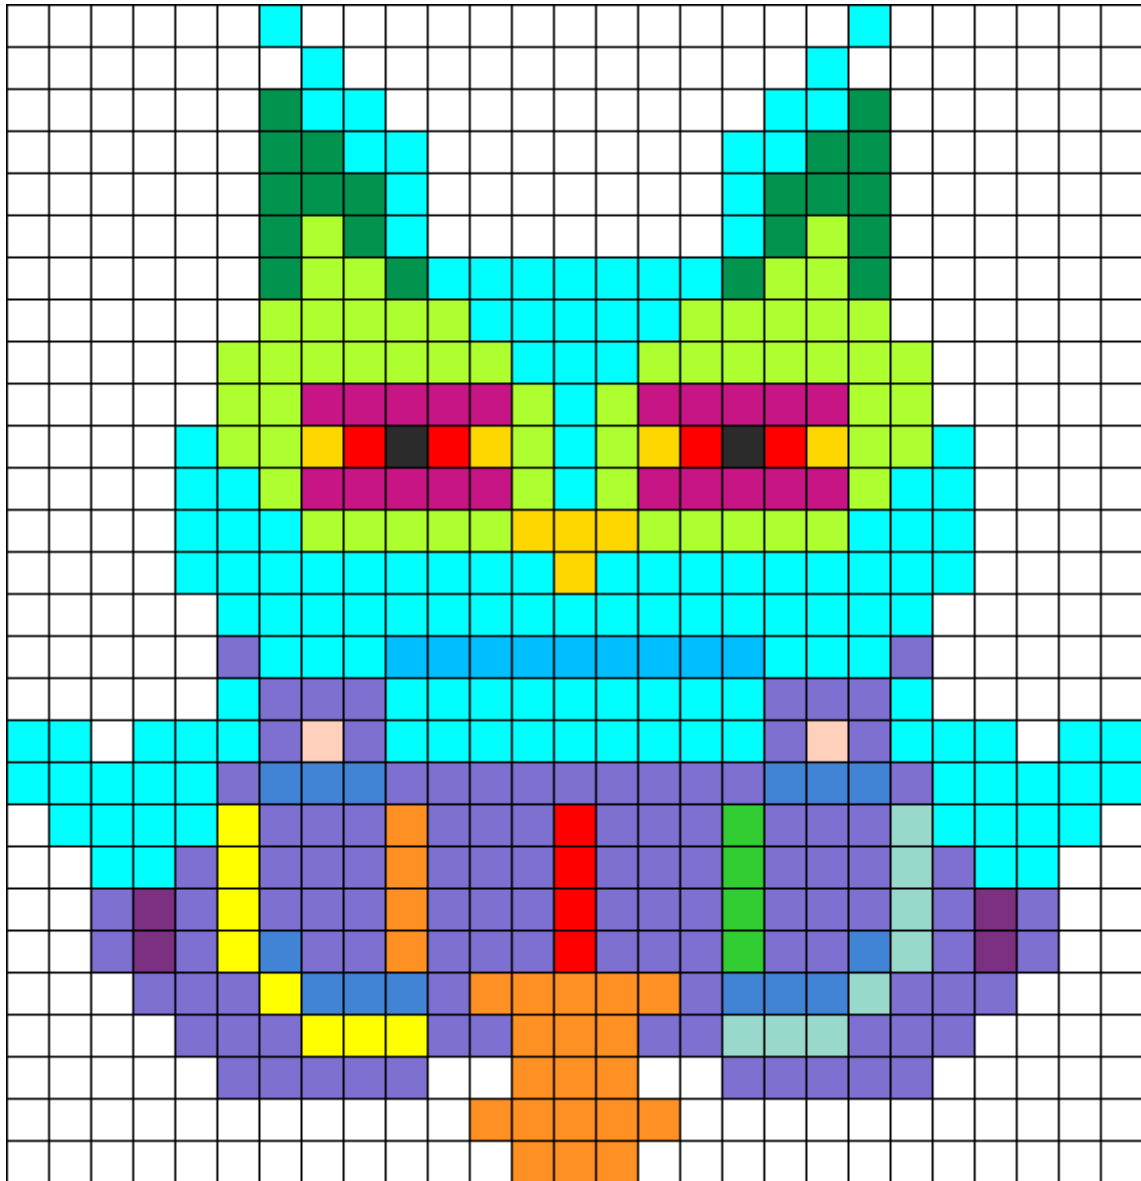

Nocturnal Owl Insomniac Kandi Pattern

Created by: Devo_Glitz
 27 columns wide x 28 rows tall

139	107	56	23	20	20	14	9	8	8	8	8	4
4	2	2										