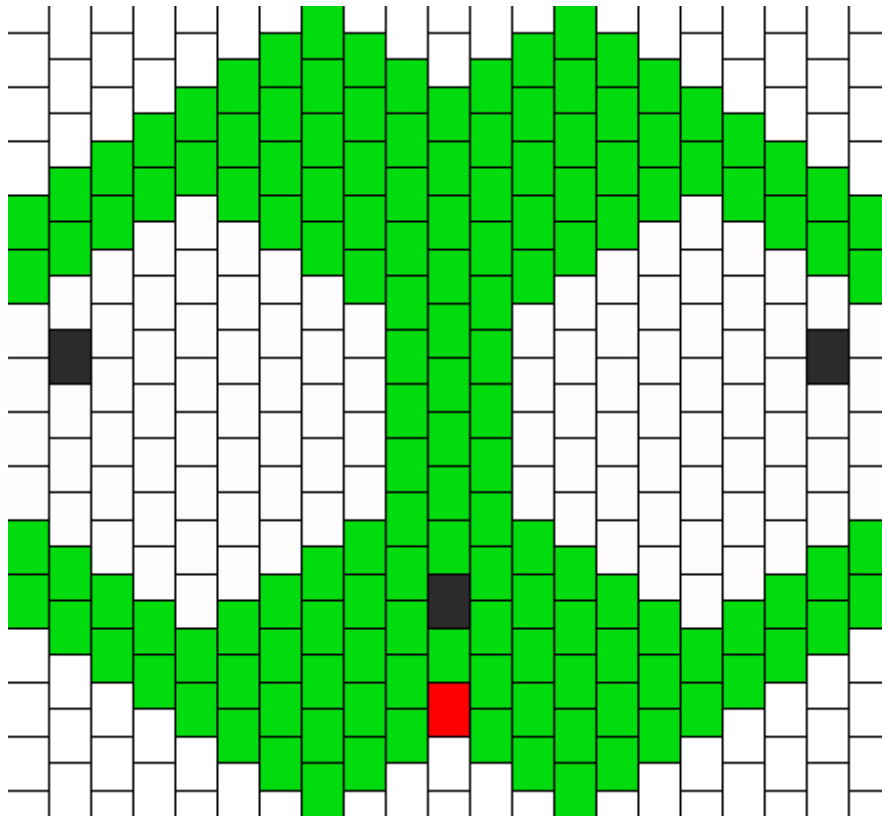

Gir Mask Kandi Pattern

Created by: toxicparadise

0 columns wide x 14 rows tall

144	102	3	1
-----	-----	---	---