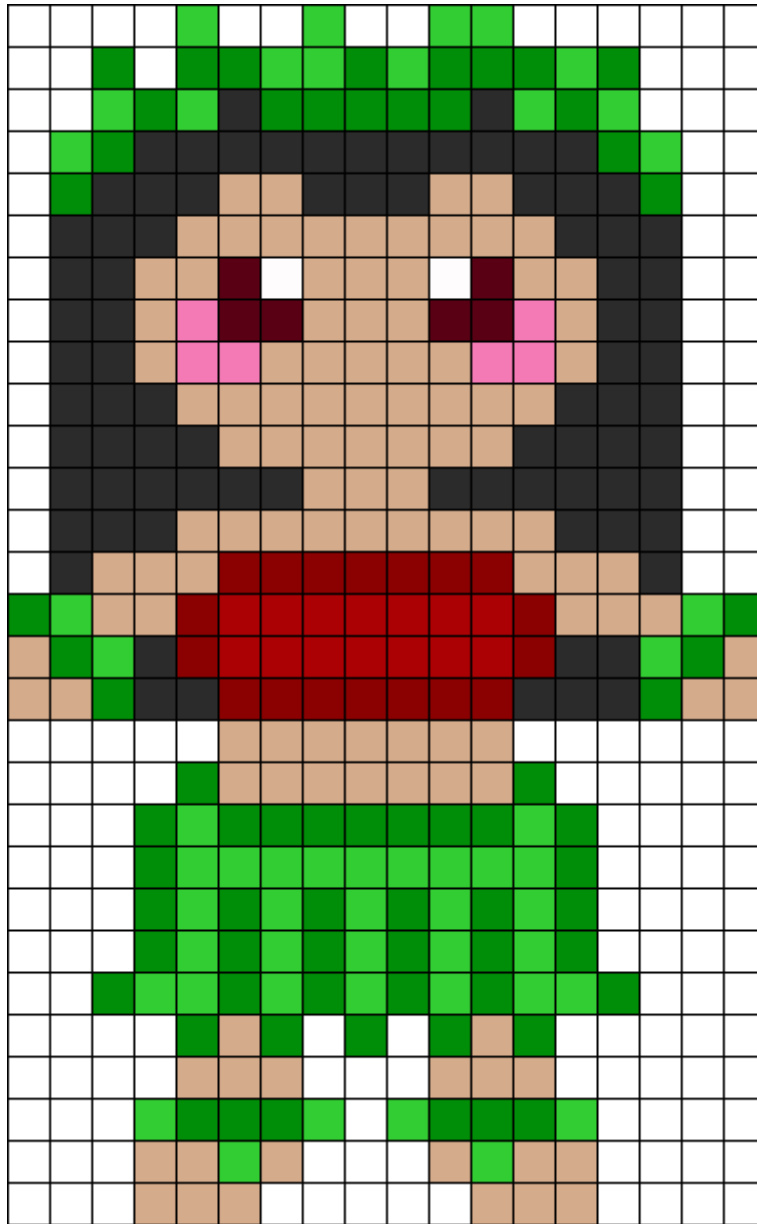

Lilo In Hula Outfit Kandi Pattern

Created by: RavenRose

18 columns wide x 29 rows tall

111	82	67	52	18	14	6	6	2
-----	----	----	----	----	----	---	---	---