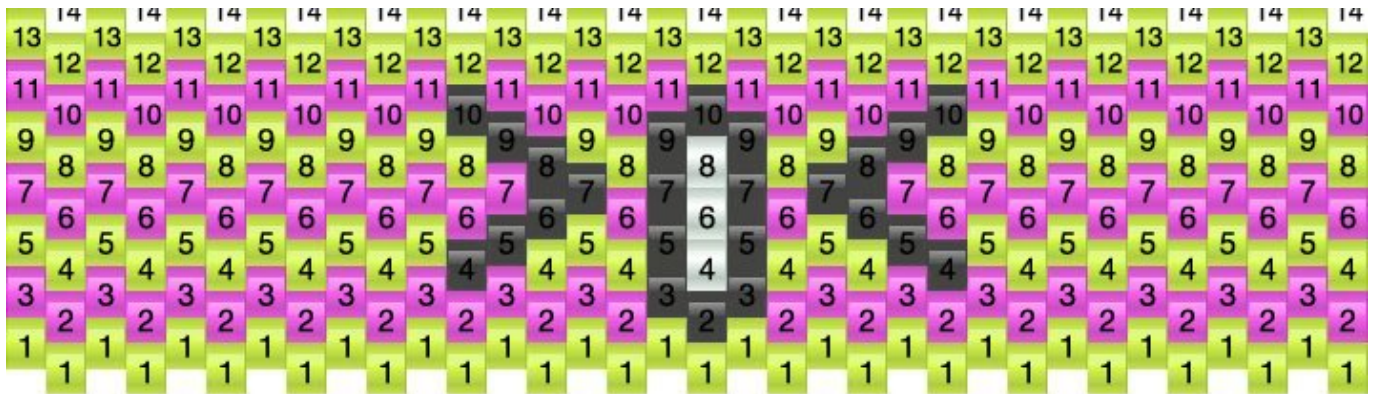

Angry Face Kandi Pattern

Created by: Kyoko

34 columns wide x 7 rows tall

0