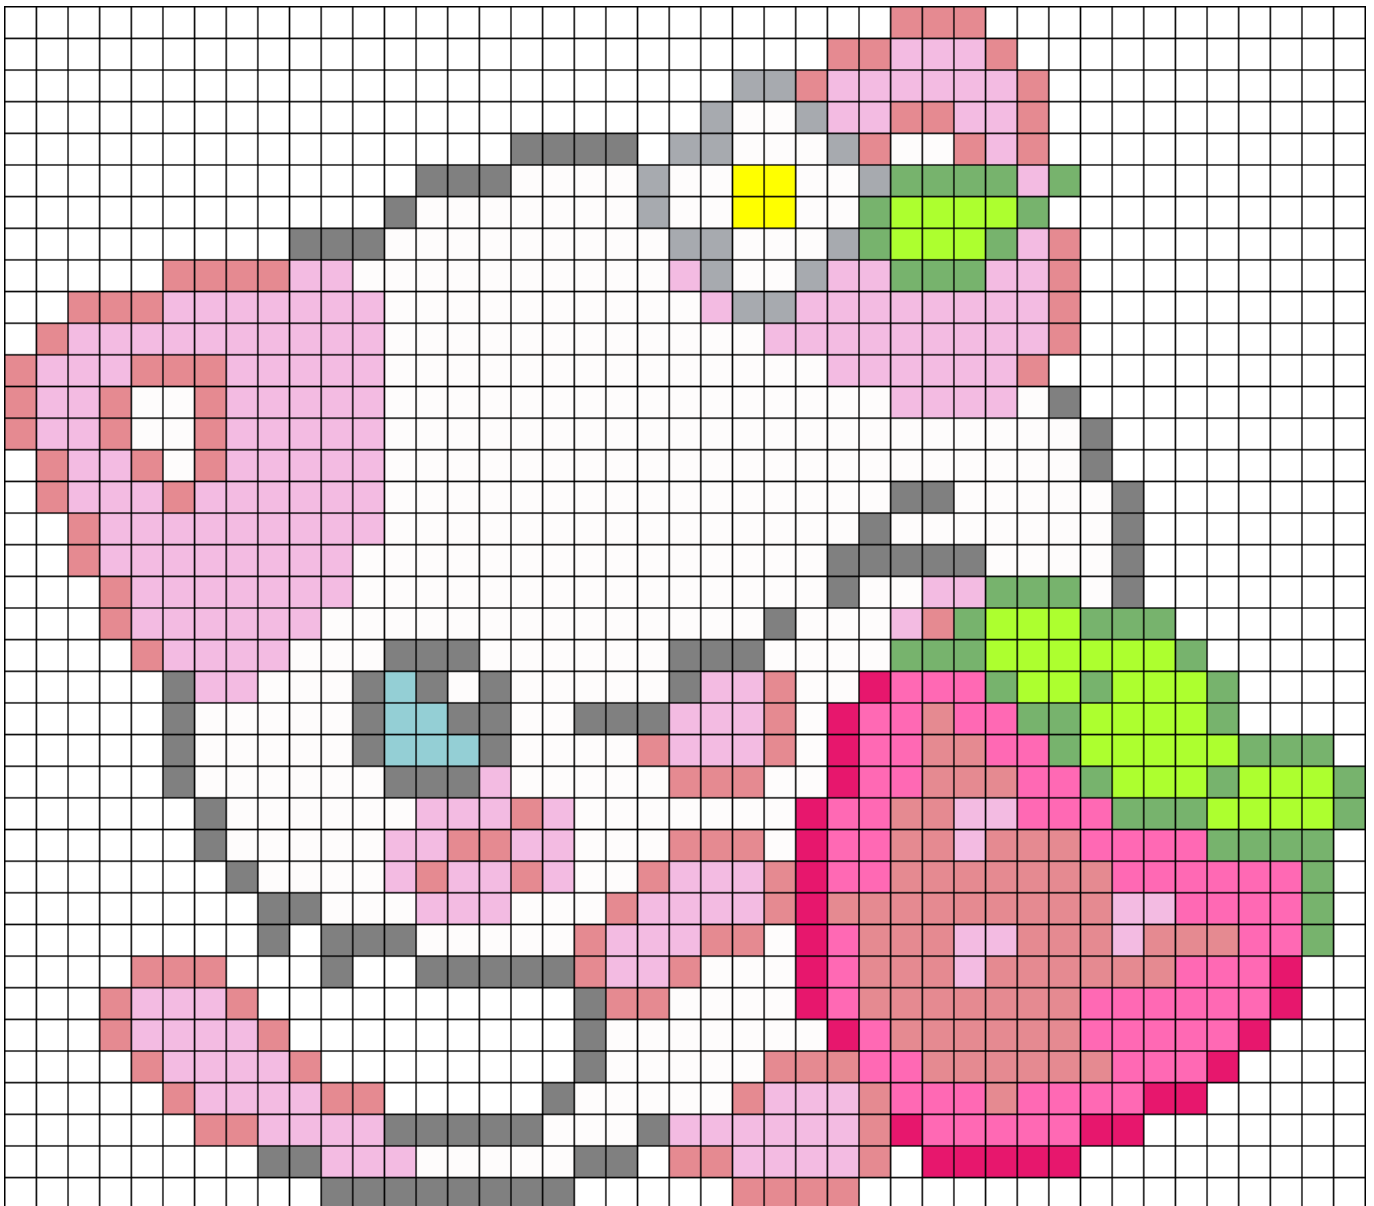

Pink Kitty Kandi Pattern

Created by: hamster_cheeks

43 columns wide x 38 rows tall

376	225	168	90	75	47	40	26	17	6	4
-----	-----	-----	----	----	----	----	----	----	---	---