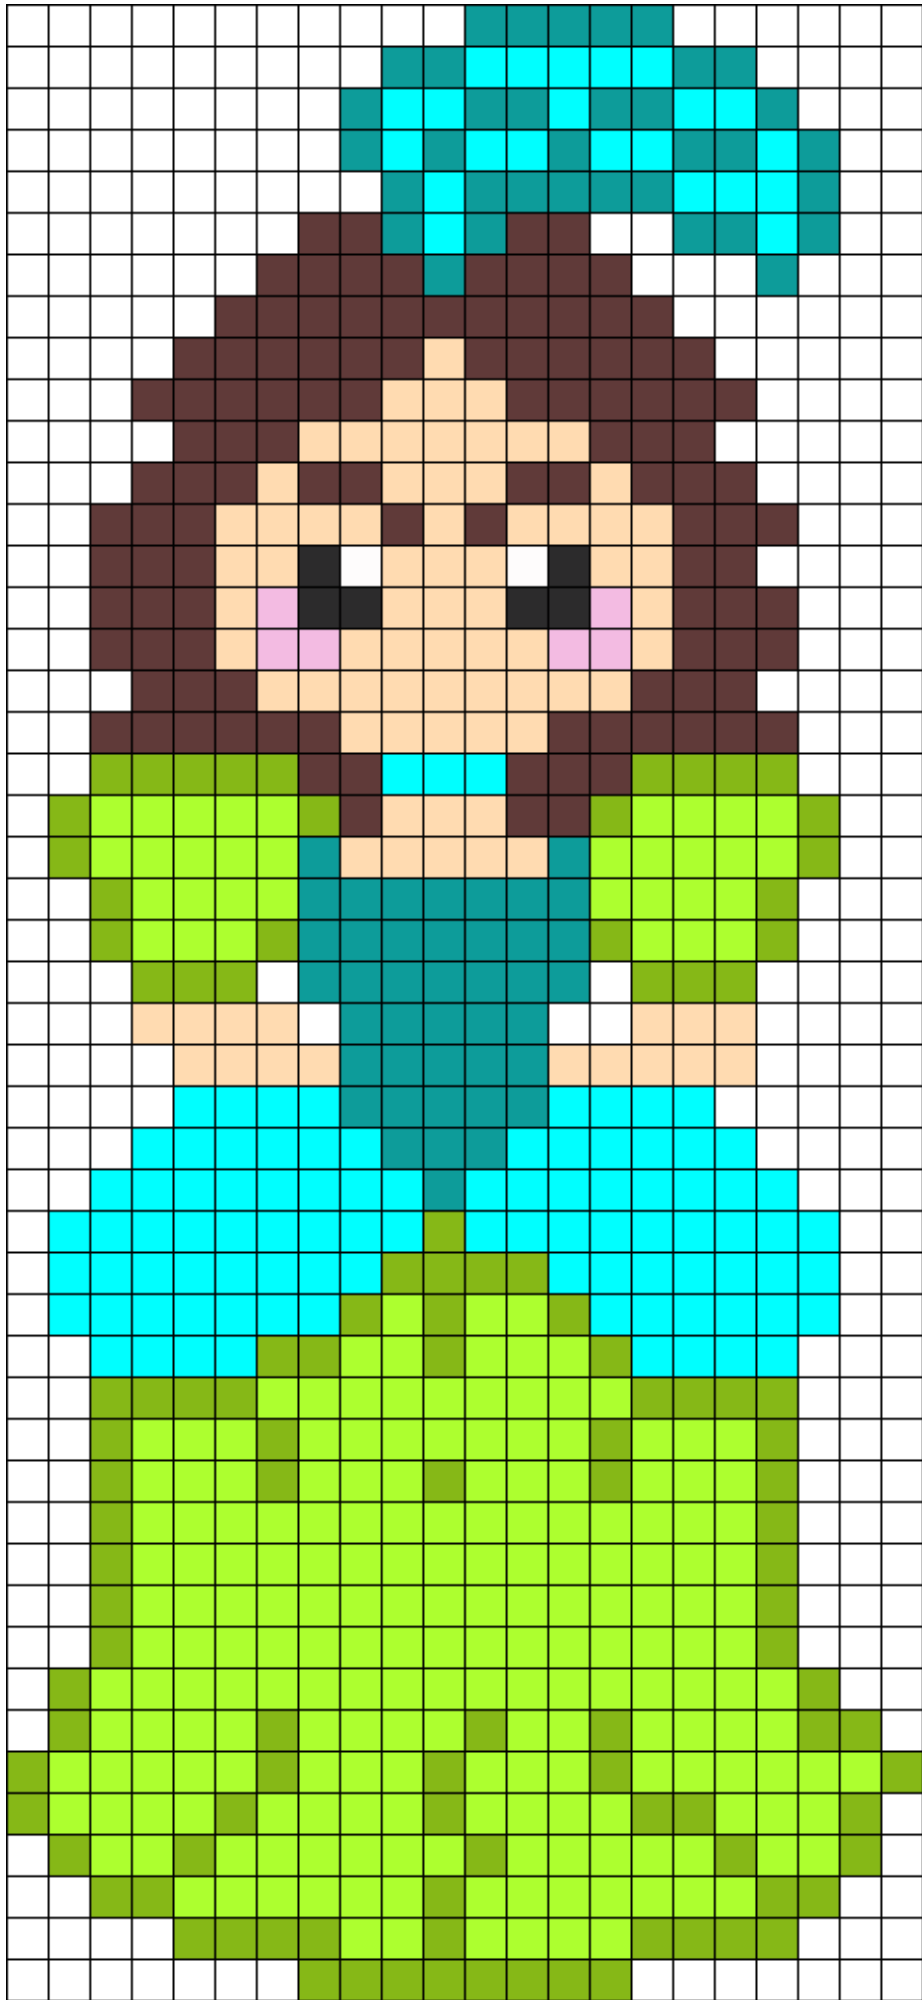

# Drizella Cinderellas Evil Step Sister Kandi Pattern

Created by: RavenRose  
22 columns wide x 48 rows tall

232

115

114

110

82

77

6

6

2