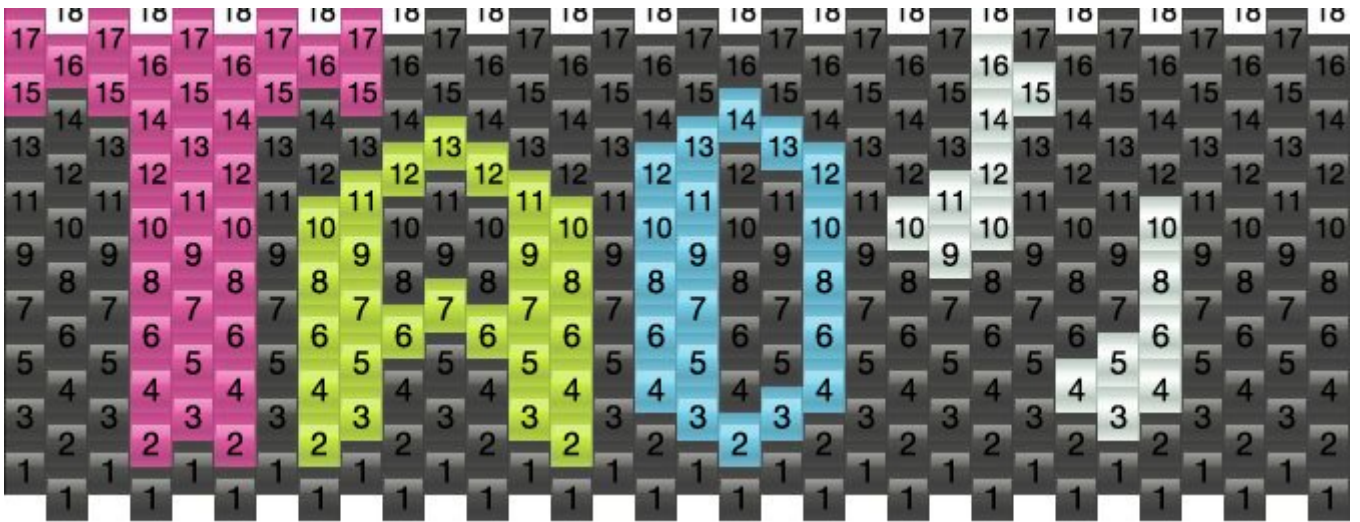

# TAO Big Letters Kandi Pattern

Created by: Crumpet

32 columns wide x 9 rows tall

0