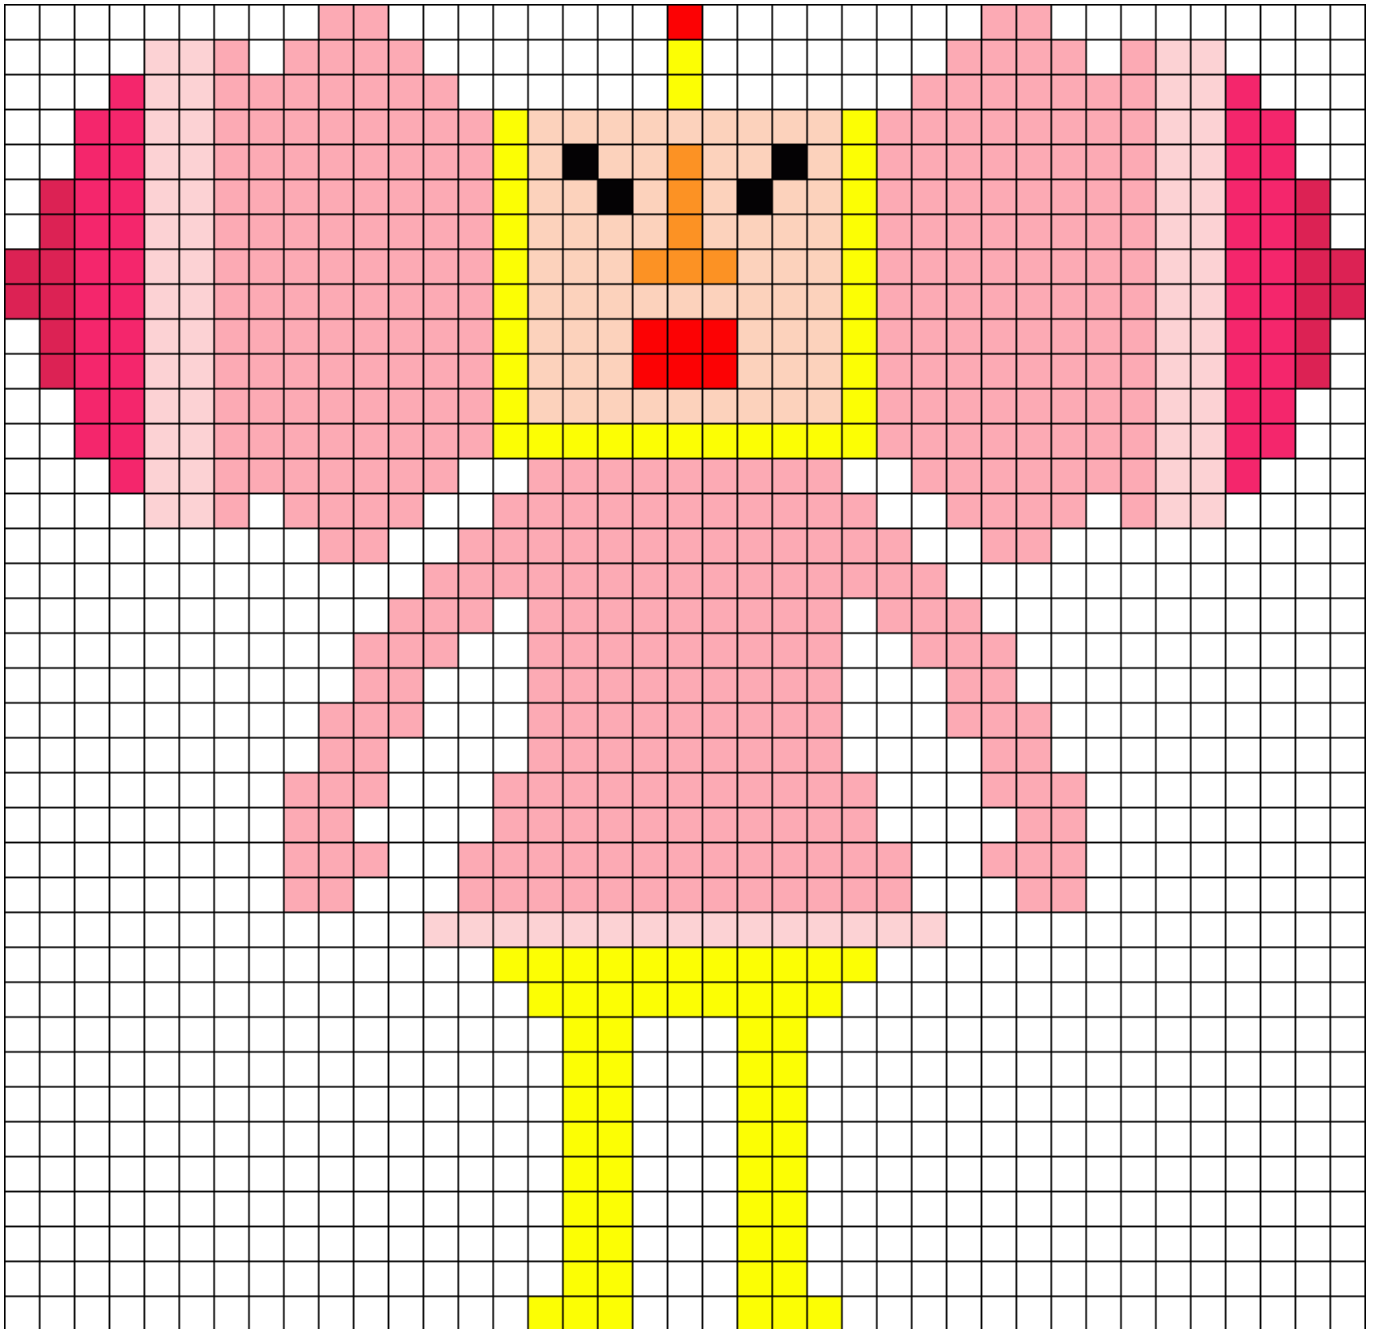

Honey From Katamari Damacy Kandi Pattern

Created by: ROFL

39 columns wide x 38 rows tall

403	89	71	65	44	16	7	6	4
-----	----	----	----	----	----	---	---	---