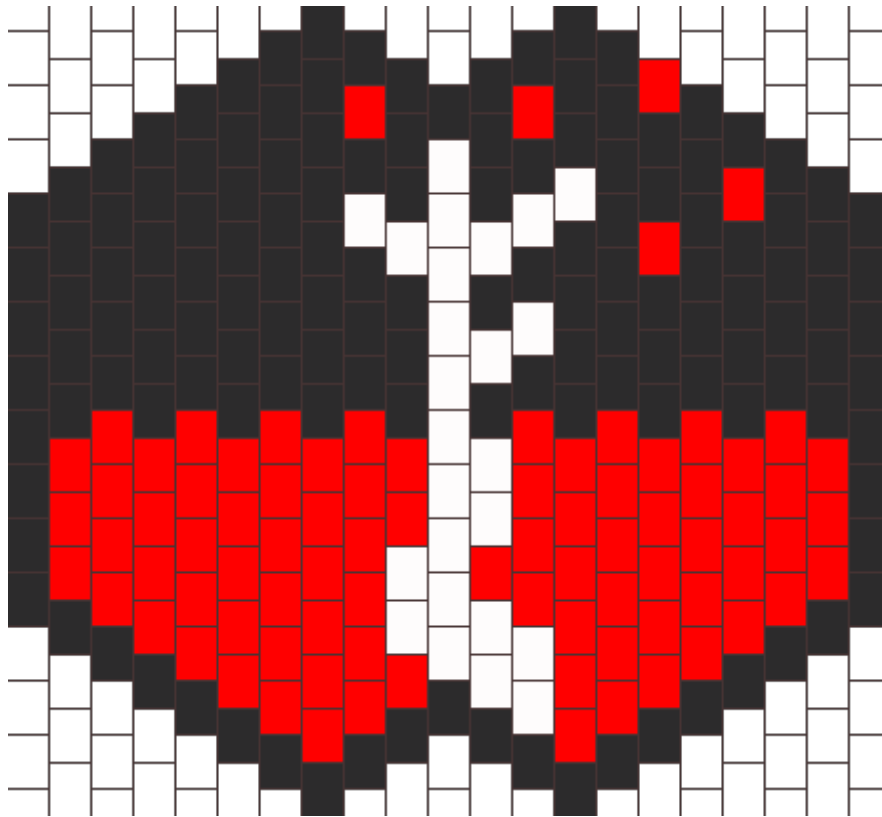

Sleeping With Sirens Mask Kandi Pattern

Created by: kanditrader10122

0 columns wide x 14 rows tall

140	85	25
-----	----	----