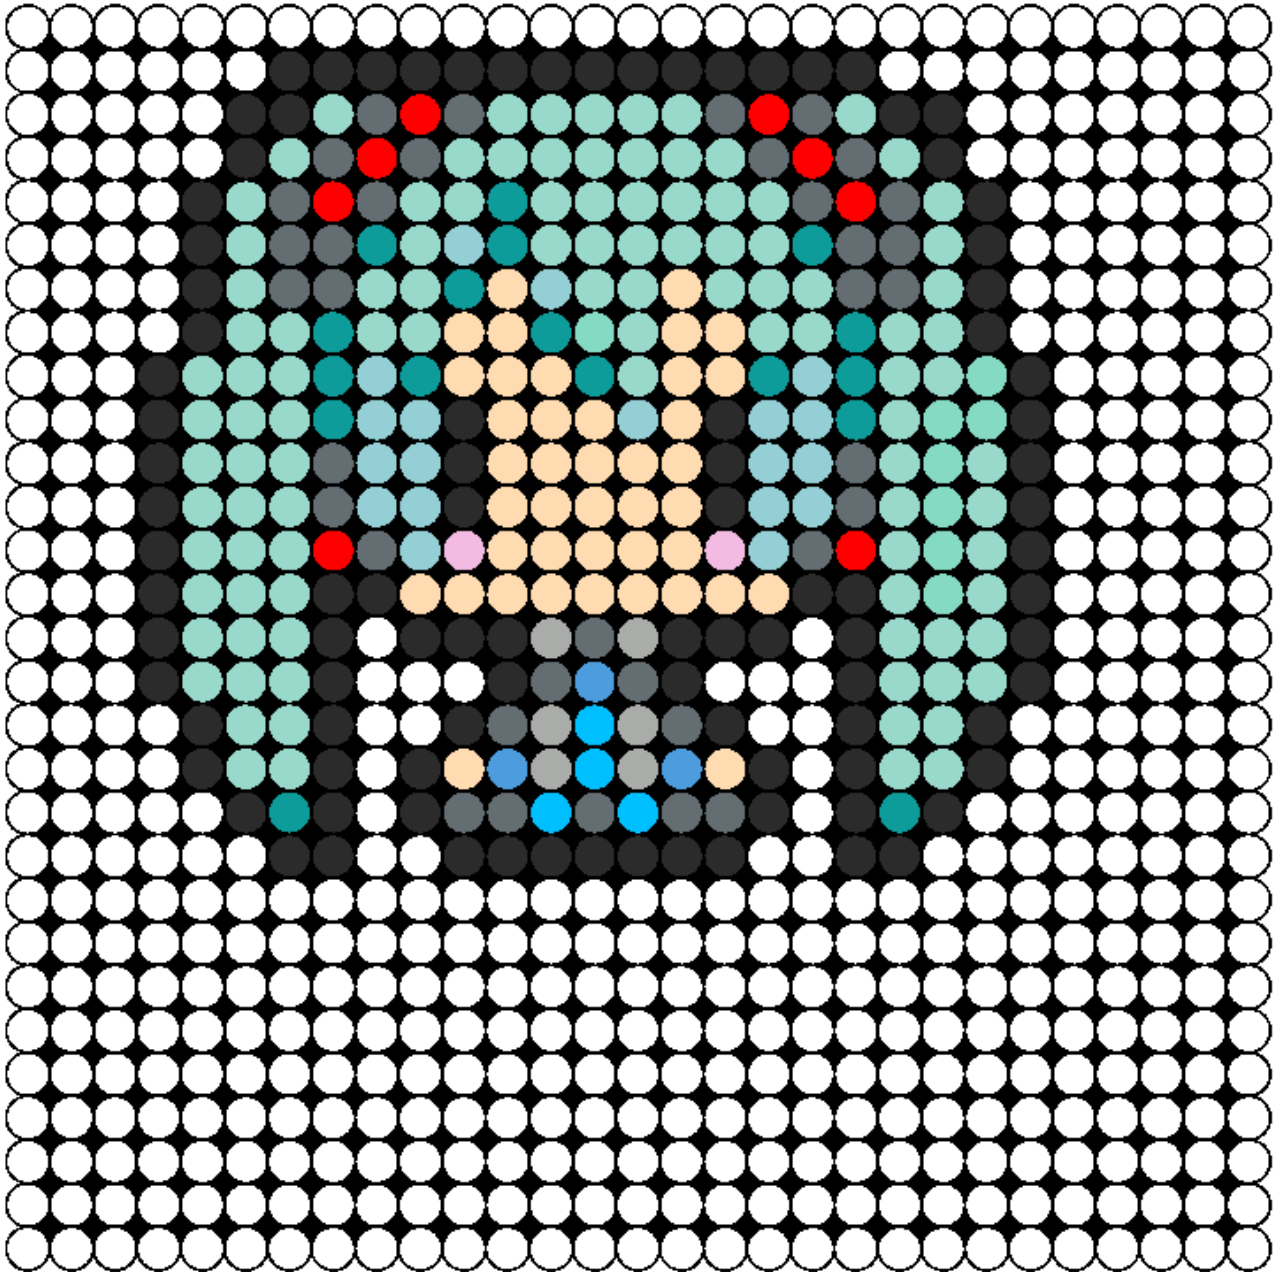

Hatsune Miku Kandi Pattern

Created by: T0XIC_FANTA5Y

0 columns wide x 0 rows tall

499