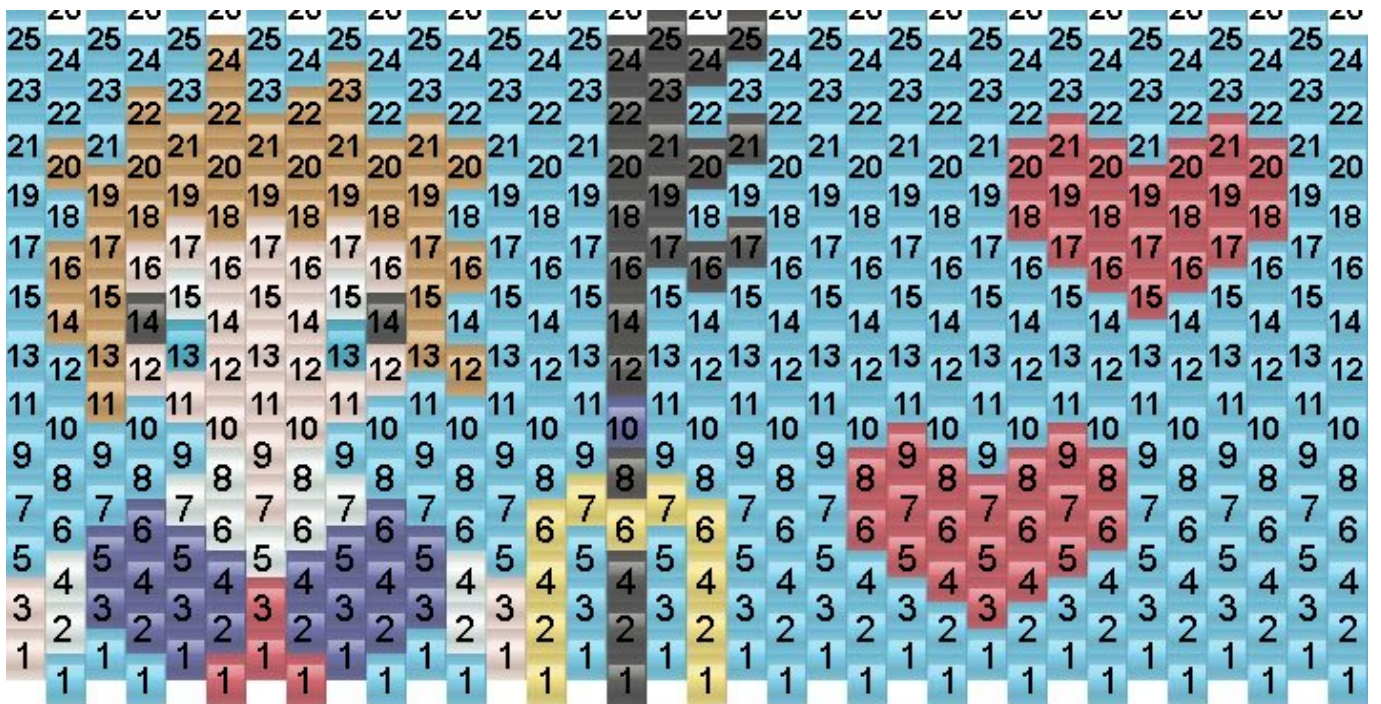

Sora Kandi Pattern

Created by: Crumpet

34 columns wide x 13 rows tall

Light Blue: 268 Champagne: 26 Sap: 35 Black: 13 Royal Blue: 21 Black: 24 Turquoise: 2
 Red: 42 Yellow: 11