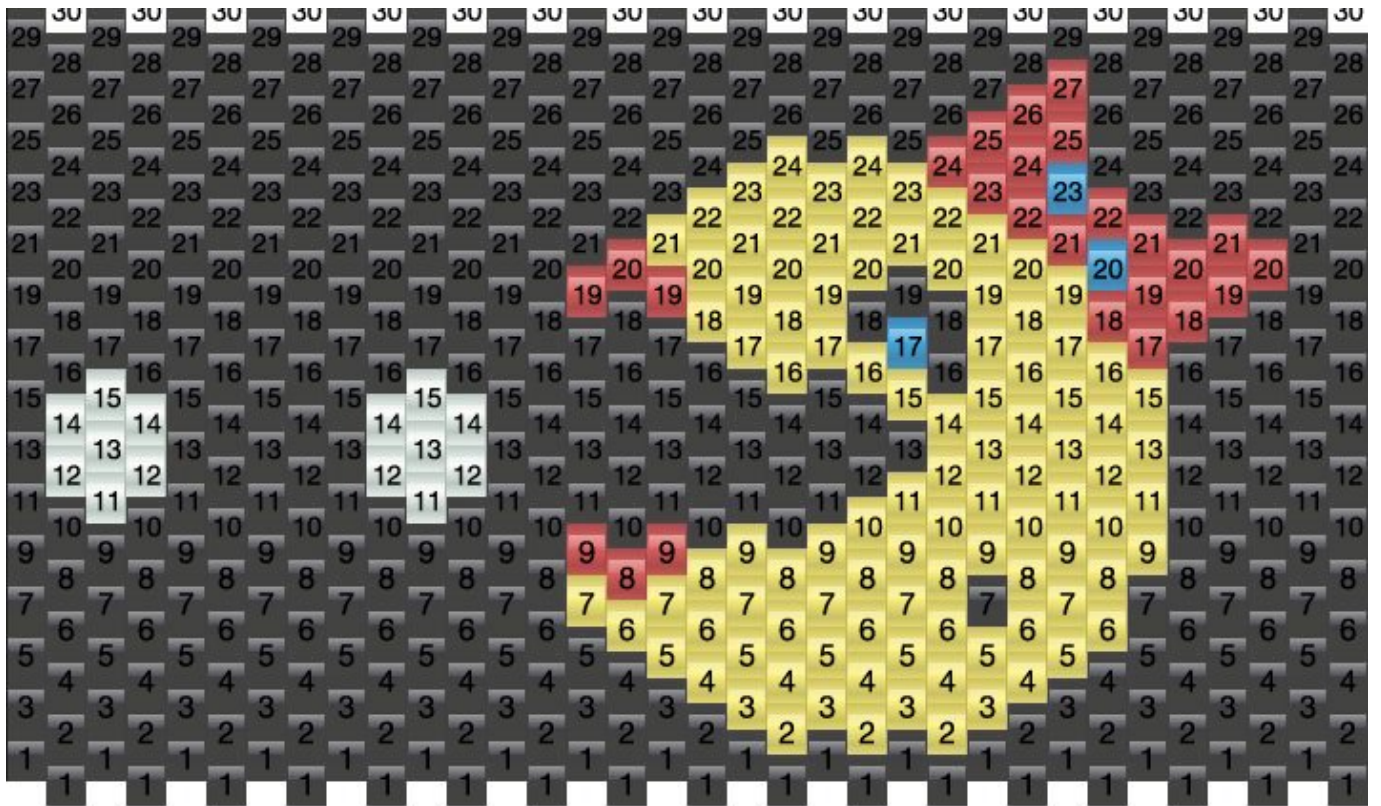

Misspacman Kandi Pattern

Created by: Crumpet

34 columns wide x 15 rows tall

Black: 370 14 Red: 25 Yellow: 98 Dark Turquoise: 3